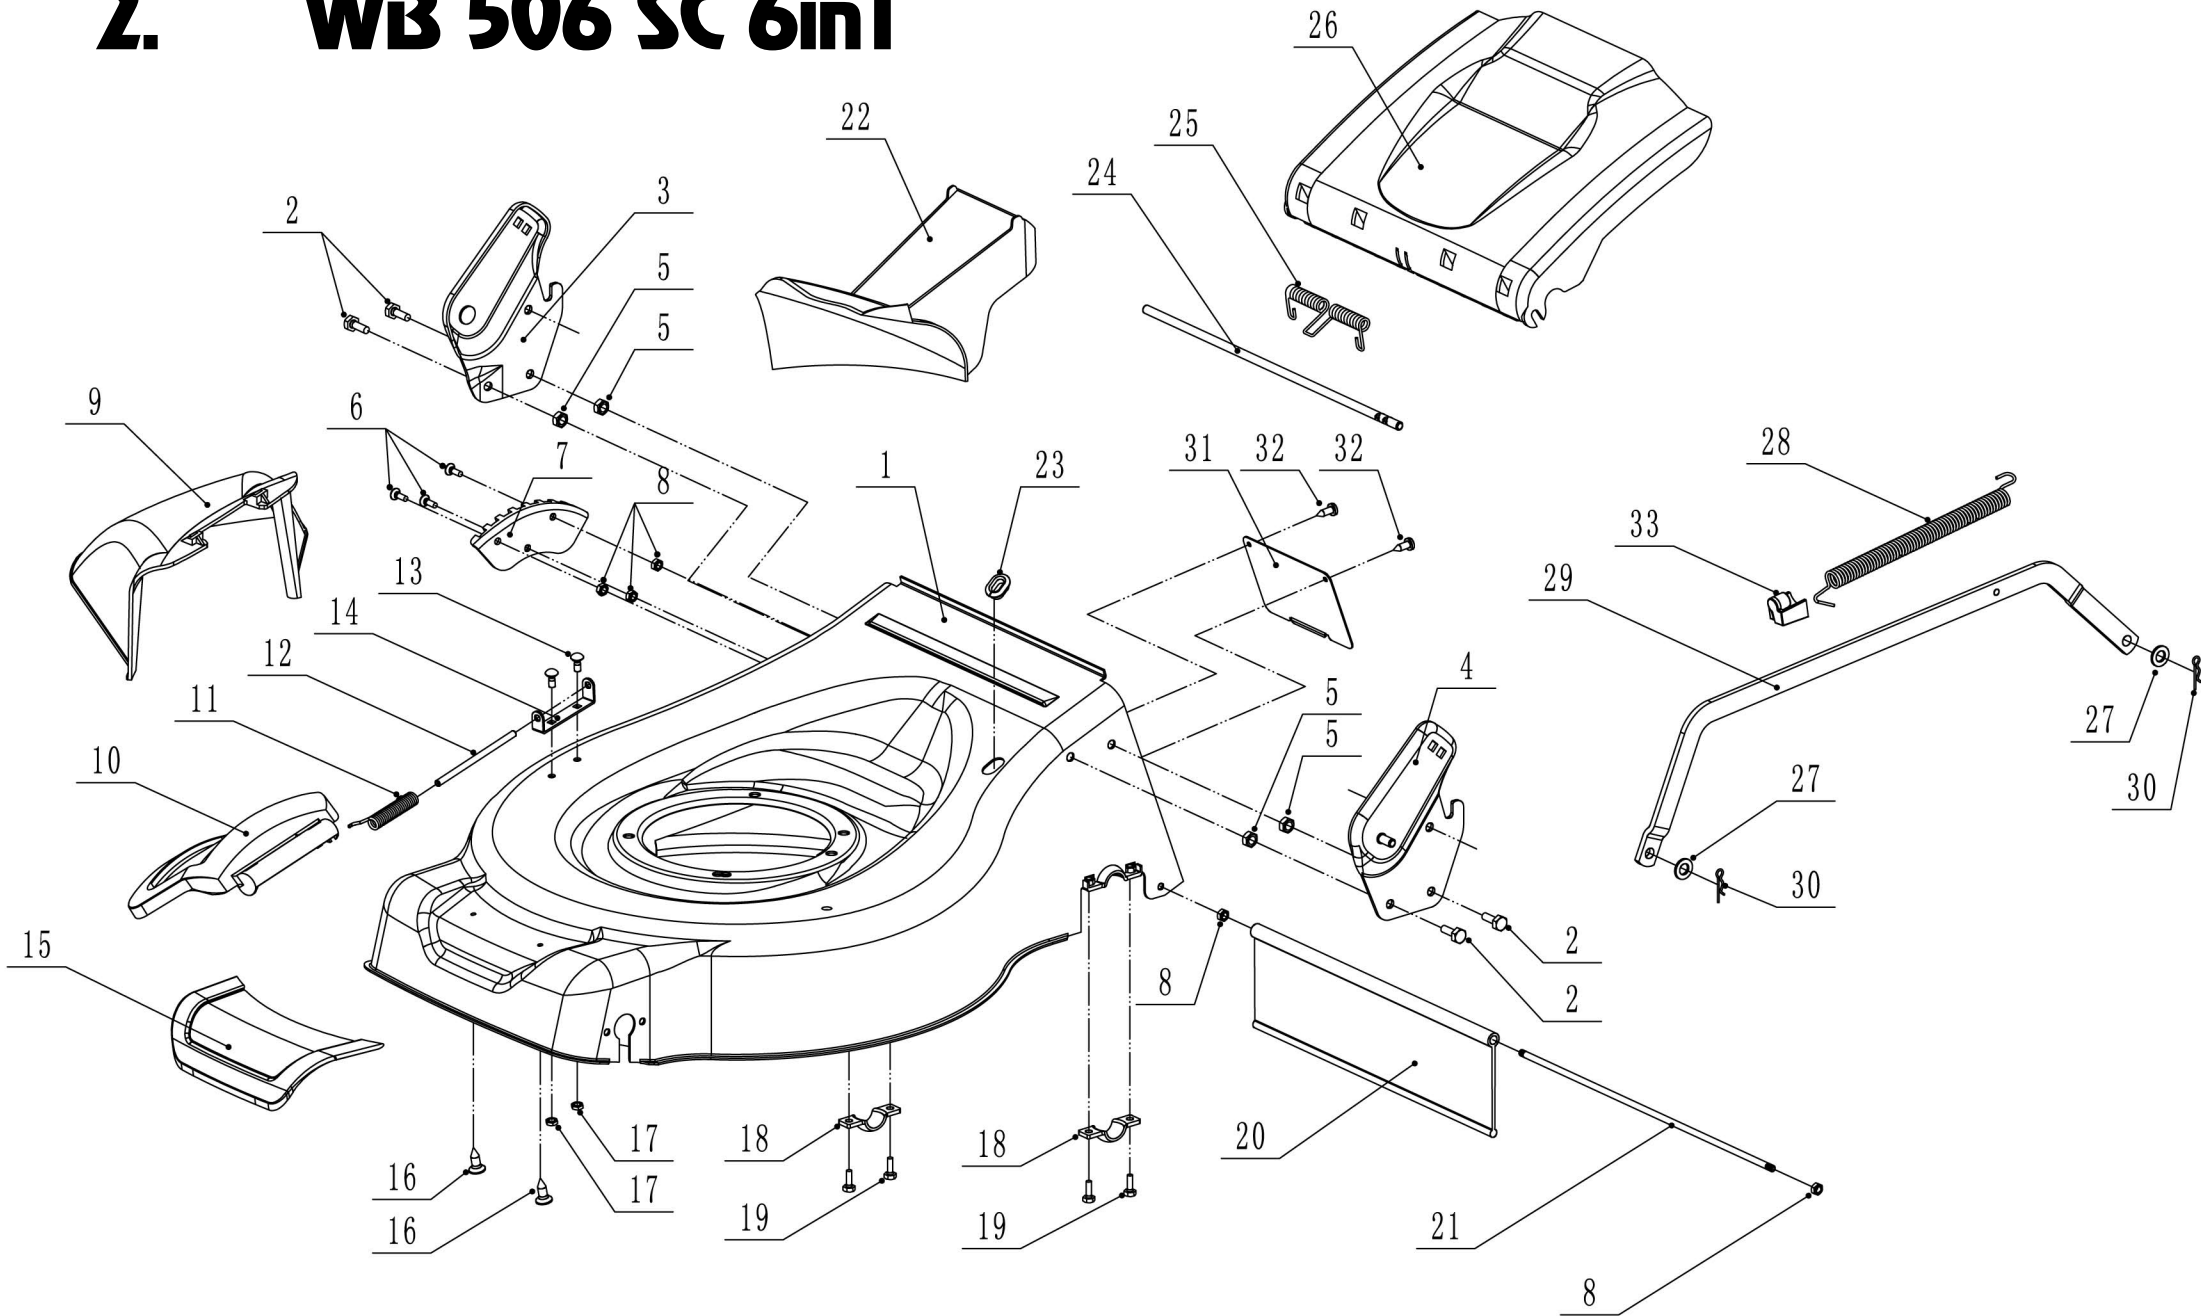

WB 506 SC 6in1

Deck Assembly

2. WB 506 SC 6in1

Part 2 - deck assembly

No.	ID zboží	Název
1	5040101010/44	chassis
2	0102008016	hex flange bolt
3	4560112010/22	right bracket
4	4560111010/22	left bracket
5	0202008000	lock nut
6	0104006016	cross slot screw
7	4560110010/01	graduator
8	0202006000	lock nut
9	5040108010	side discharge deflector
10	5040107010	cover
11	5020119010	side discharge cover pivot
12	5020120010/02	side discharge cover spring
13	0107006014	square neck bolt
14	5020118010/02	side discharge cover bracket
15	5040103010	front mask
16	0106004013	cross slot ST screw
17	0204006000	lock nut
18	5320114020/01	upper bearing bracket
19	0102006012	hex flange bolt
20	5040113010	rear deflector
21	5040112010/02	rear pivot
22	5040104010	mulching plug
23	5360122010	rubber ring
24	5040106010/02	rear cover pivot
25	5360118010	rear cover spring
26	5040105010	rear cover
27	0301010000	flat washer
28	WB2100020102/01	connecting rod spring
29	5040109050/44	connectting rod
30	5320333010	spring clip
31	5360105010D/44	shield
32	0106004009	ST screw
33	4560109012	spring bracket

3. WB 506 SC 6in1

Part 3 - blade component

No.	ID zboží	Název
1	5360111010/02	engine washer 1
2	5360112010/02	engine washer 2
3	5320115010	ST screw
4	4510401010	key
5	5020402070	engine pulley
6	0105006006	locating screw
7	5320119011	V belt
8	5040102010	belt shield
9	0302006000	big flat washer
10	0202006000	lock nut
11		
12	5320404020/02	adapter
13	5310402010	friction washer
14	5020405010A/22	blade
15	5310404010/02	lock ring
16	5310406010/04	spring washer
17	5320405010	central bolt

Front Axle

4. WB 506 SC 6in1

Part 4 - front axle

No.	ID zboží	Název
1	5310214010	wheel cover
2	0101008015	bolt
3	0401008000	spring washer
4	0301008000	flat washer
5	5310212010	wheel
6	5310213010	bearing
7	5310212010	wheel
8	5310211010/02	equalizing spring
9	5310210010/02	wheel axis spacer
10	5310209010	ball bearing
11	5040201020/01	front axle welding
12	0102006012	hex flange bolt
13	0202006000	lock nut