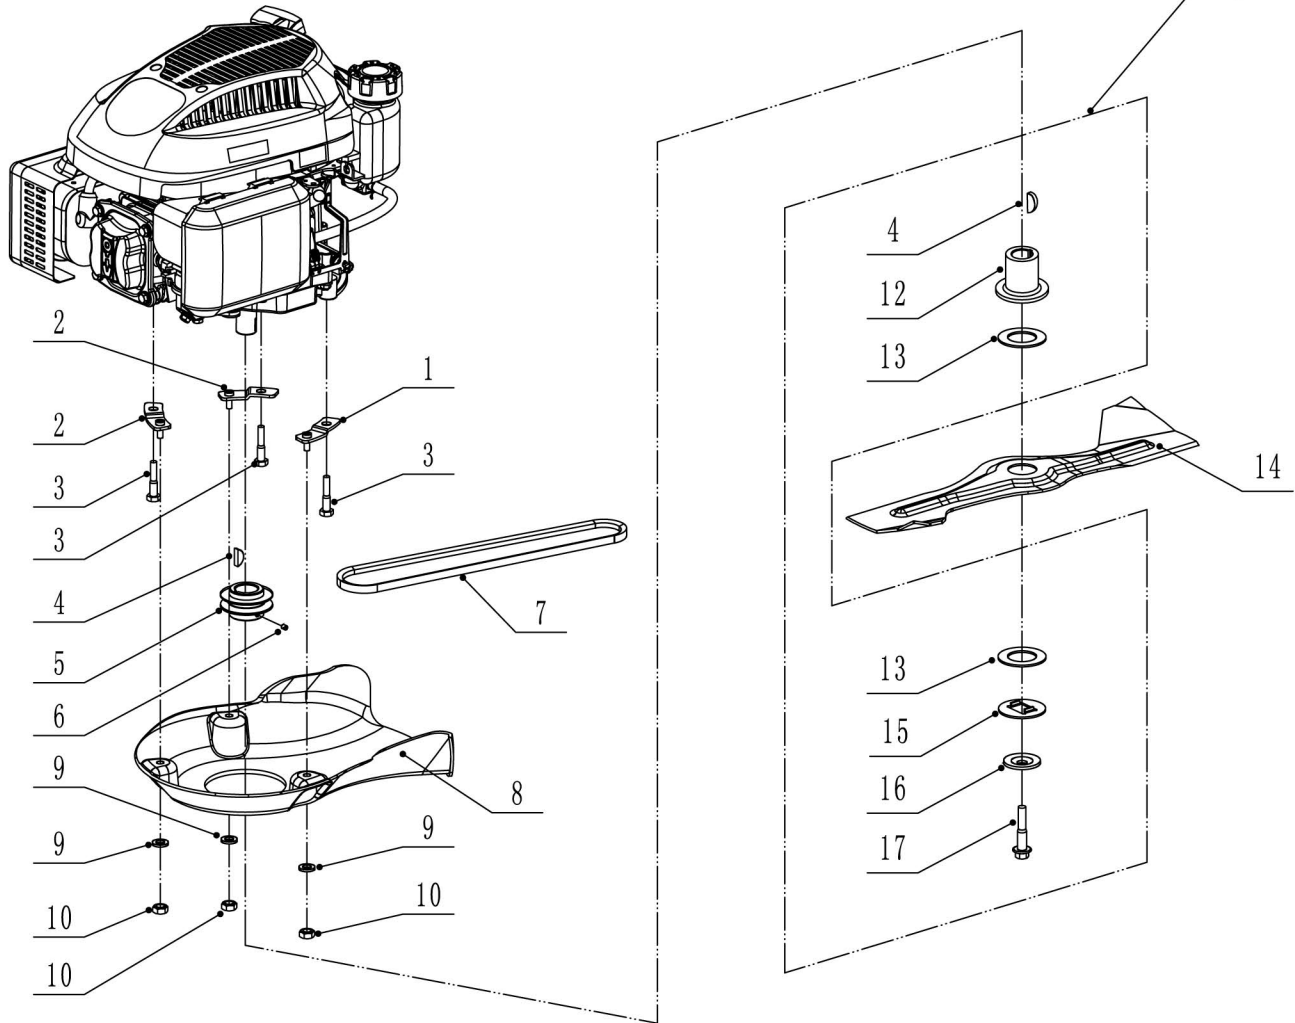

WB 506 SC 6in1

Deck Assembly

2. WB 506 SC 6in1

Part 2 - deck assembly

No.	ID zboží	Název
1	5040101010/44	chassis
2	0102008016	hex flange bolt
3	4560112010/22	right bracket
4	4560111010/22	left bracket
5	0202008000	lock nut
6	0104006016	cross slot screw
7	4560110010/01	graduator
8	0202006000	lock nut
9	5040108010	side discharge deflector
10	5040107010	cover
11	5020119010	side discharge cover pivot
12	5020120010/02	side discharge cover spring
13	0107006014	square neck bolt
14	5020118010/02	side discharge cover bracket
15	5040103010	front mask
16	0106004013	cross slot ST screw
17	0204006000	lock nut
18	5320114020/01	upper bearing bracket
19	0102006012	hex flange bolt
20	5040113010	rear deflector
21	5040112010/02	rear pivot
22	5040104010	mulching plug
23	5360122010	rubber ring
24	5040106010/02	rear cover pivot
25	5360118010	rear cover spring
26	5040105010	rear cover
27	0301010000	flat washer
28	WB2100020102/01	connecting rod spring
29	5040109050/44	connectting rod
30	5320333010	spring clip
31	5360105010D/44	shield
32	0106004009	ST screw
33	4560109012	spring bracket

3. WB 506 SC 6in1

Part 3 - blade component

No.	ID zboží	Název
1	5360111010/02	engine washer 1
2	5360112010/02	engine washer 2
3	5320115010	ST screw
4	4510401010	key
5	5020402070	engine pulley
6	0105006006	locating screw
7	5320119011	V belt
8	5040102010	belt shield
9	0302006000	big flat washer
10	0202006000	lock nut
11		
12	5320404020/02	adapter
13	5310402010	friction washer
14	5020405010A/22	blade
15	5310404010/02	lock ring
16	5310406010/04	spring washer
17	5320405010	central bolt

Front Axle

4. WB 506 SC 6in1

Part 4 - front axle

No.	ID zboží	Název
1	5310214010	wheel cover
2	0101008015	bolt
3	0401008000	spring washer
4	0301008000	flat washer
5	5310212010	wheel
6	5310213010	bearing
7	5310212010	wheel
8	5310211010/02	equalizing spring
9	5310210010/02	wheel axis spacer
10	5310209010	ball bearing
11	5040201020/01	front axle welding
12	0102006012	hex flange bolt
13	0202006000	lock nut