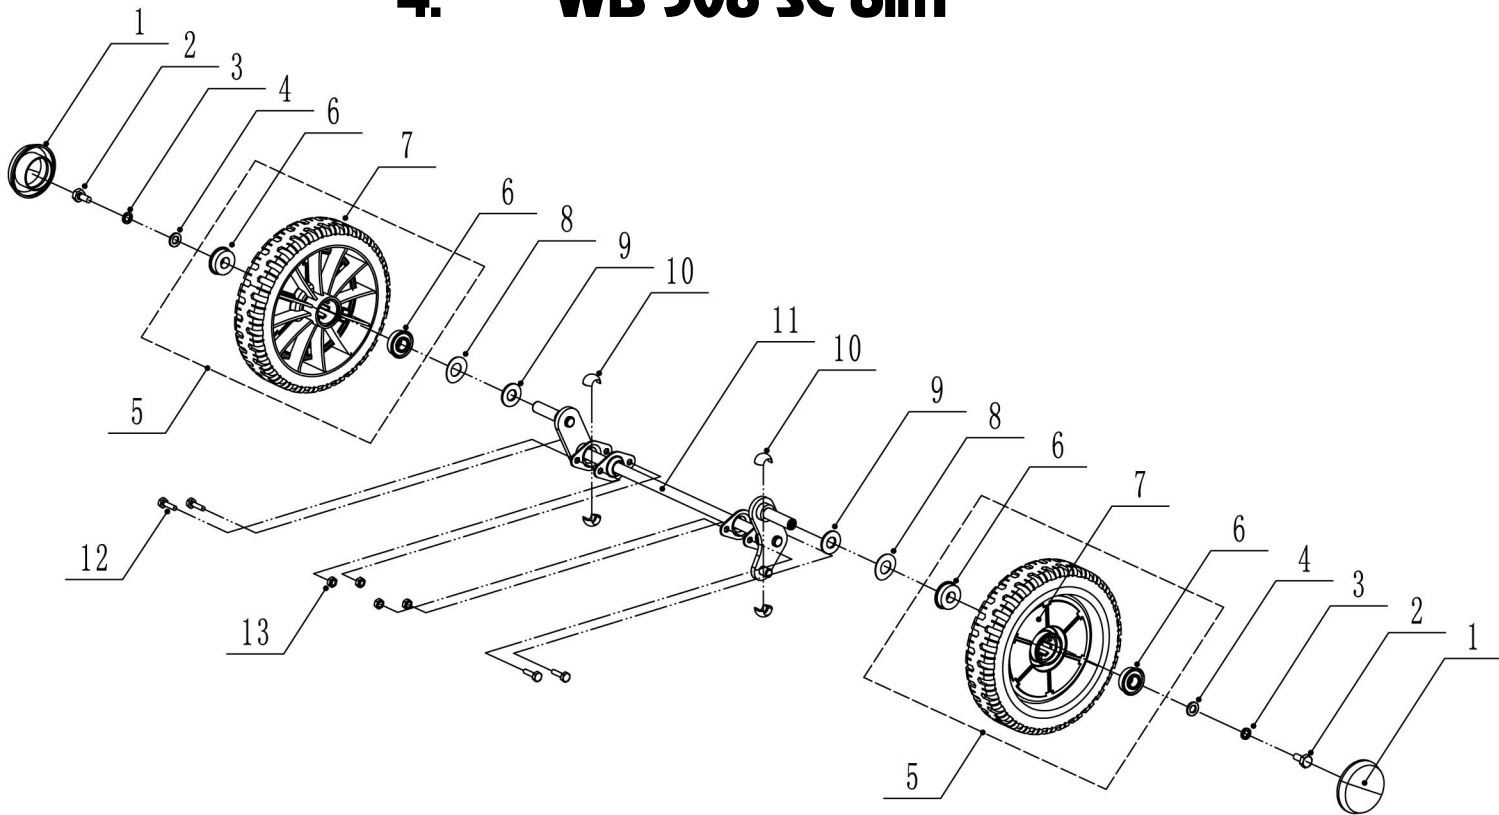

WB 506 SC 6in1

Deck Assembly

2. WB 506 SC 6in1

Part 2 - deck assembly

No.	ID zboží	Název
1	5040101010/44	chassis
2	0102008016	hex flange bolt
3	4560112010/22	right bracket
4	4560111010/22	left bracket
5	0202008000	lock nut
6	0104006016	cross slot screw
7	4560110010/01	graduator
8	0202006000	lock nut
9	5040108010	side discharge deflector
10	5040107010	cover
11	5020119010	side discharge cover pivot
12	5020120010/02	side discharge cover spring
13	0107006014	square neck bolt
14	5020118010/02	side discharge cover bracket
15	5040103010	front mask
16	0106004013	cross slot ST screw
17	0204006000	lock nut
18	5320114020/01	upper bearing bracket
19	0102006012	hex flange bolt
20	5040113010	rear deflector
21	5040112010/02	rear pivot
22	5040104010	mulching plug
23	5360122010	rubber ring
24	5040106010/02	rear cover pivot
25	5360118010	rear cover spring
26	5040105010	rear cover
27	0301010000	flat washer
28	WB2100020102/01	connecting rod spring
29	5040109050/44	connectting rod
30	5320333010	spring clip
31	5360105010D/44	shield
32	0106004009	ST screw
33	4560109012	spring bracket

3. WB 506 SC 6in1

Part 3 - blade component

No.	ID zboží	Název
1	5360111010/02	engine washer 1
2	5360112010/02	engine washer 2
3	5320115010	ST screw
4	4510401010	key
5	5020402070	engine pulley
6	0105006006	locating screw
7	5320119011	V belt
8	5040102010	belt shield
9	0302006000	big flat washer
10	0202006000	lock nut
11		
12	5320404020/02	adapter
13	5310402010	friction washer
14	5020405010A/22	blade
15	5310404010/02	lock ring
16	5310406010/04	spring washer
17	5320405010	central bolt

Front Axle

4. WB 506 SC 6in1

Part 4 - front axle

No.	ID zboží	Název
1	5310214010	wheel cover
2	0101008015	bolt
3	0401008000	spring washer
4	0301008000	flat washer
5	5310212010	wheel
6	5310213010	bearing
7	5310212010	wheel
8	5310211010/02	equalizing spring
9	5310210010/02	wheel axis spacer
10	5310209010	ball bearing
11	5040201020/01	front axle welding
12	0102006012	hex flange bolt
13	0202006000	lock nut