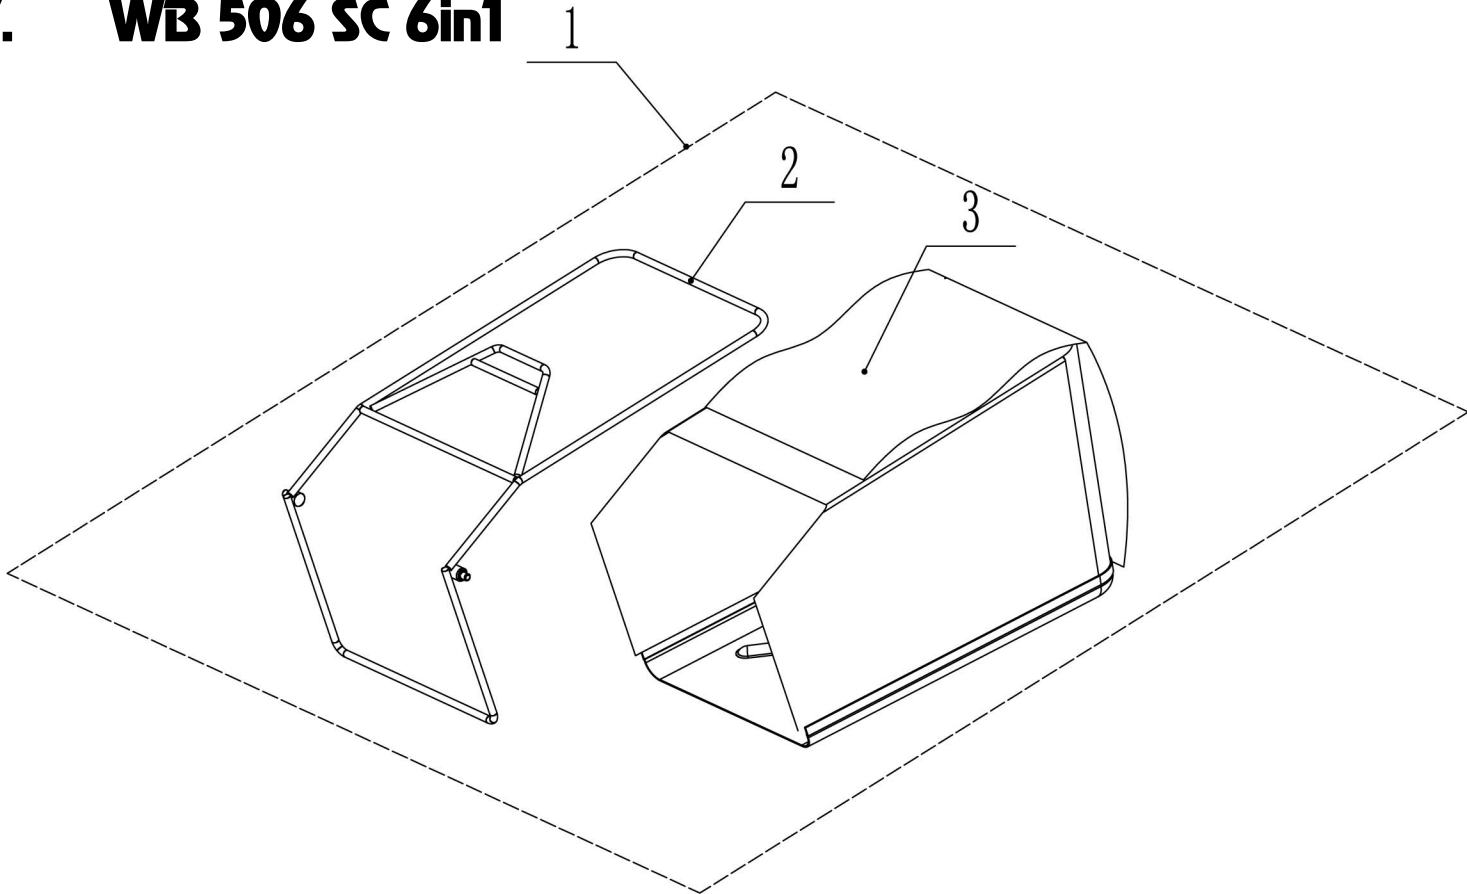

7. WB 506 SC 6in1

Part 7 - grasscatcher

No.	ID zboží	Název
1	5040601010	grass catcher assembly
2	5040602010/22	grass catcher frame
3	5040603010/81	grass bag