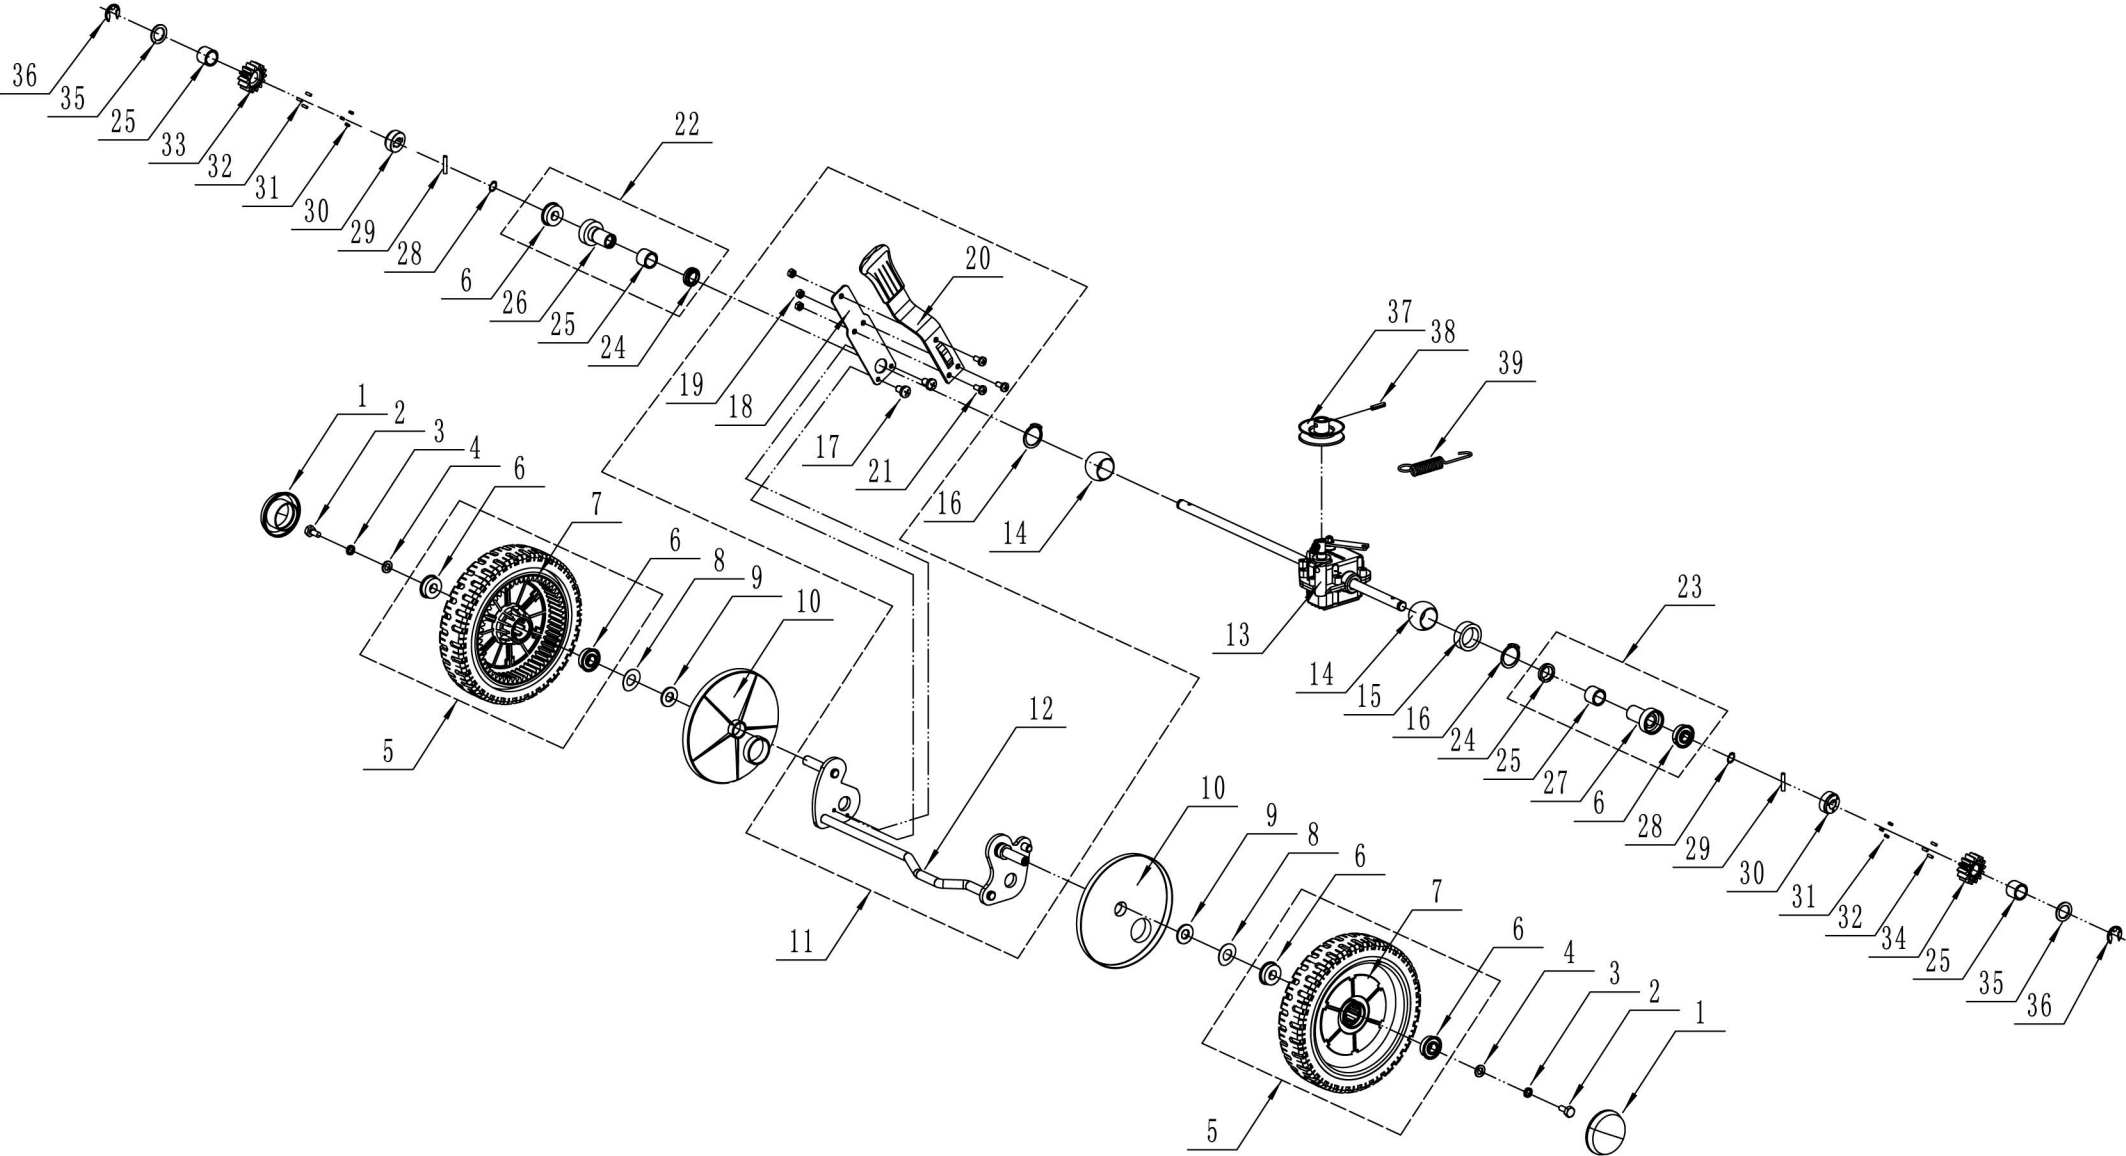

Front Axle

4. WB 506 SC 6in1

Part 4 - front axle

No.	ID zboží	Název
1	5310214010	wheel cover
2	0101008015	bolt
3	0401008000	spring washer
4	0301008000	flat washer
5	5310212010	wheel
6	5310213010	bearing
7	5310212010	wheel
8	5310211010/02	equalizing spring
9	5310210010/02	wheel axis spacer
10	5310209010	ball bearing
11	5040201020/01	front axle welding
12	0102006012	hex flange bolt
13	0202006000	lock nut

5. WB 506 SC 6in1

Rear Axle

Part 5 - rear axle

No.	ID zboží	Název
1	5310214010	wheel cover
2	0101008015	bolt
3	0401008000	spring washer
4	0301008000	flat washer
5	5340309010	wheel
6	5310213010	bearing
7	5340309010	wheel
8	5310211010/02	equalizing spring
9	5310210010/02	wheel axis spacer
10	5340310010	anti-dust cover
11		
12	5040301013/01	rear shaft weldment
13	Y205040P	rear transmission
14	5320328010	nylon surface bearing
15	5320329010/02	rear transmission spacer
16	1001020000	check ring for shaft
17	0104005008	cross slot bolt
18	5360311010/22	spring of adjustment lever
19	0202006000	lock nut
20	5360310010	adjustment lever
21	0104006014	cross slot screw
22	Y065321	left bearing sheath assembly
23	Y065320	right bearing sheath assembly
24	5320327010	dustproof ring
25	5320326010P	bearing
26	5320325020/02	right bearing sheath
27	5320324020/02	left bearing sheath
28	1001012000	check ring for shaft
29	HQ000100060	Check holder
30	HQ000100050	Unidirectional block
31	HQ000100040	Unidirectional telescopic pin spring
32	HQ000100030	Unidirectional telescopic pin
33	HQ000100020	right pinion
34	HQ000100010	left pinion
35	5020311010/04	friction mat
36	1301009000	check ring
37	5020308020	gearbox pulley
38	0701005020	spring pin
39	4820317010	gearbox draw staff