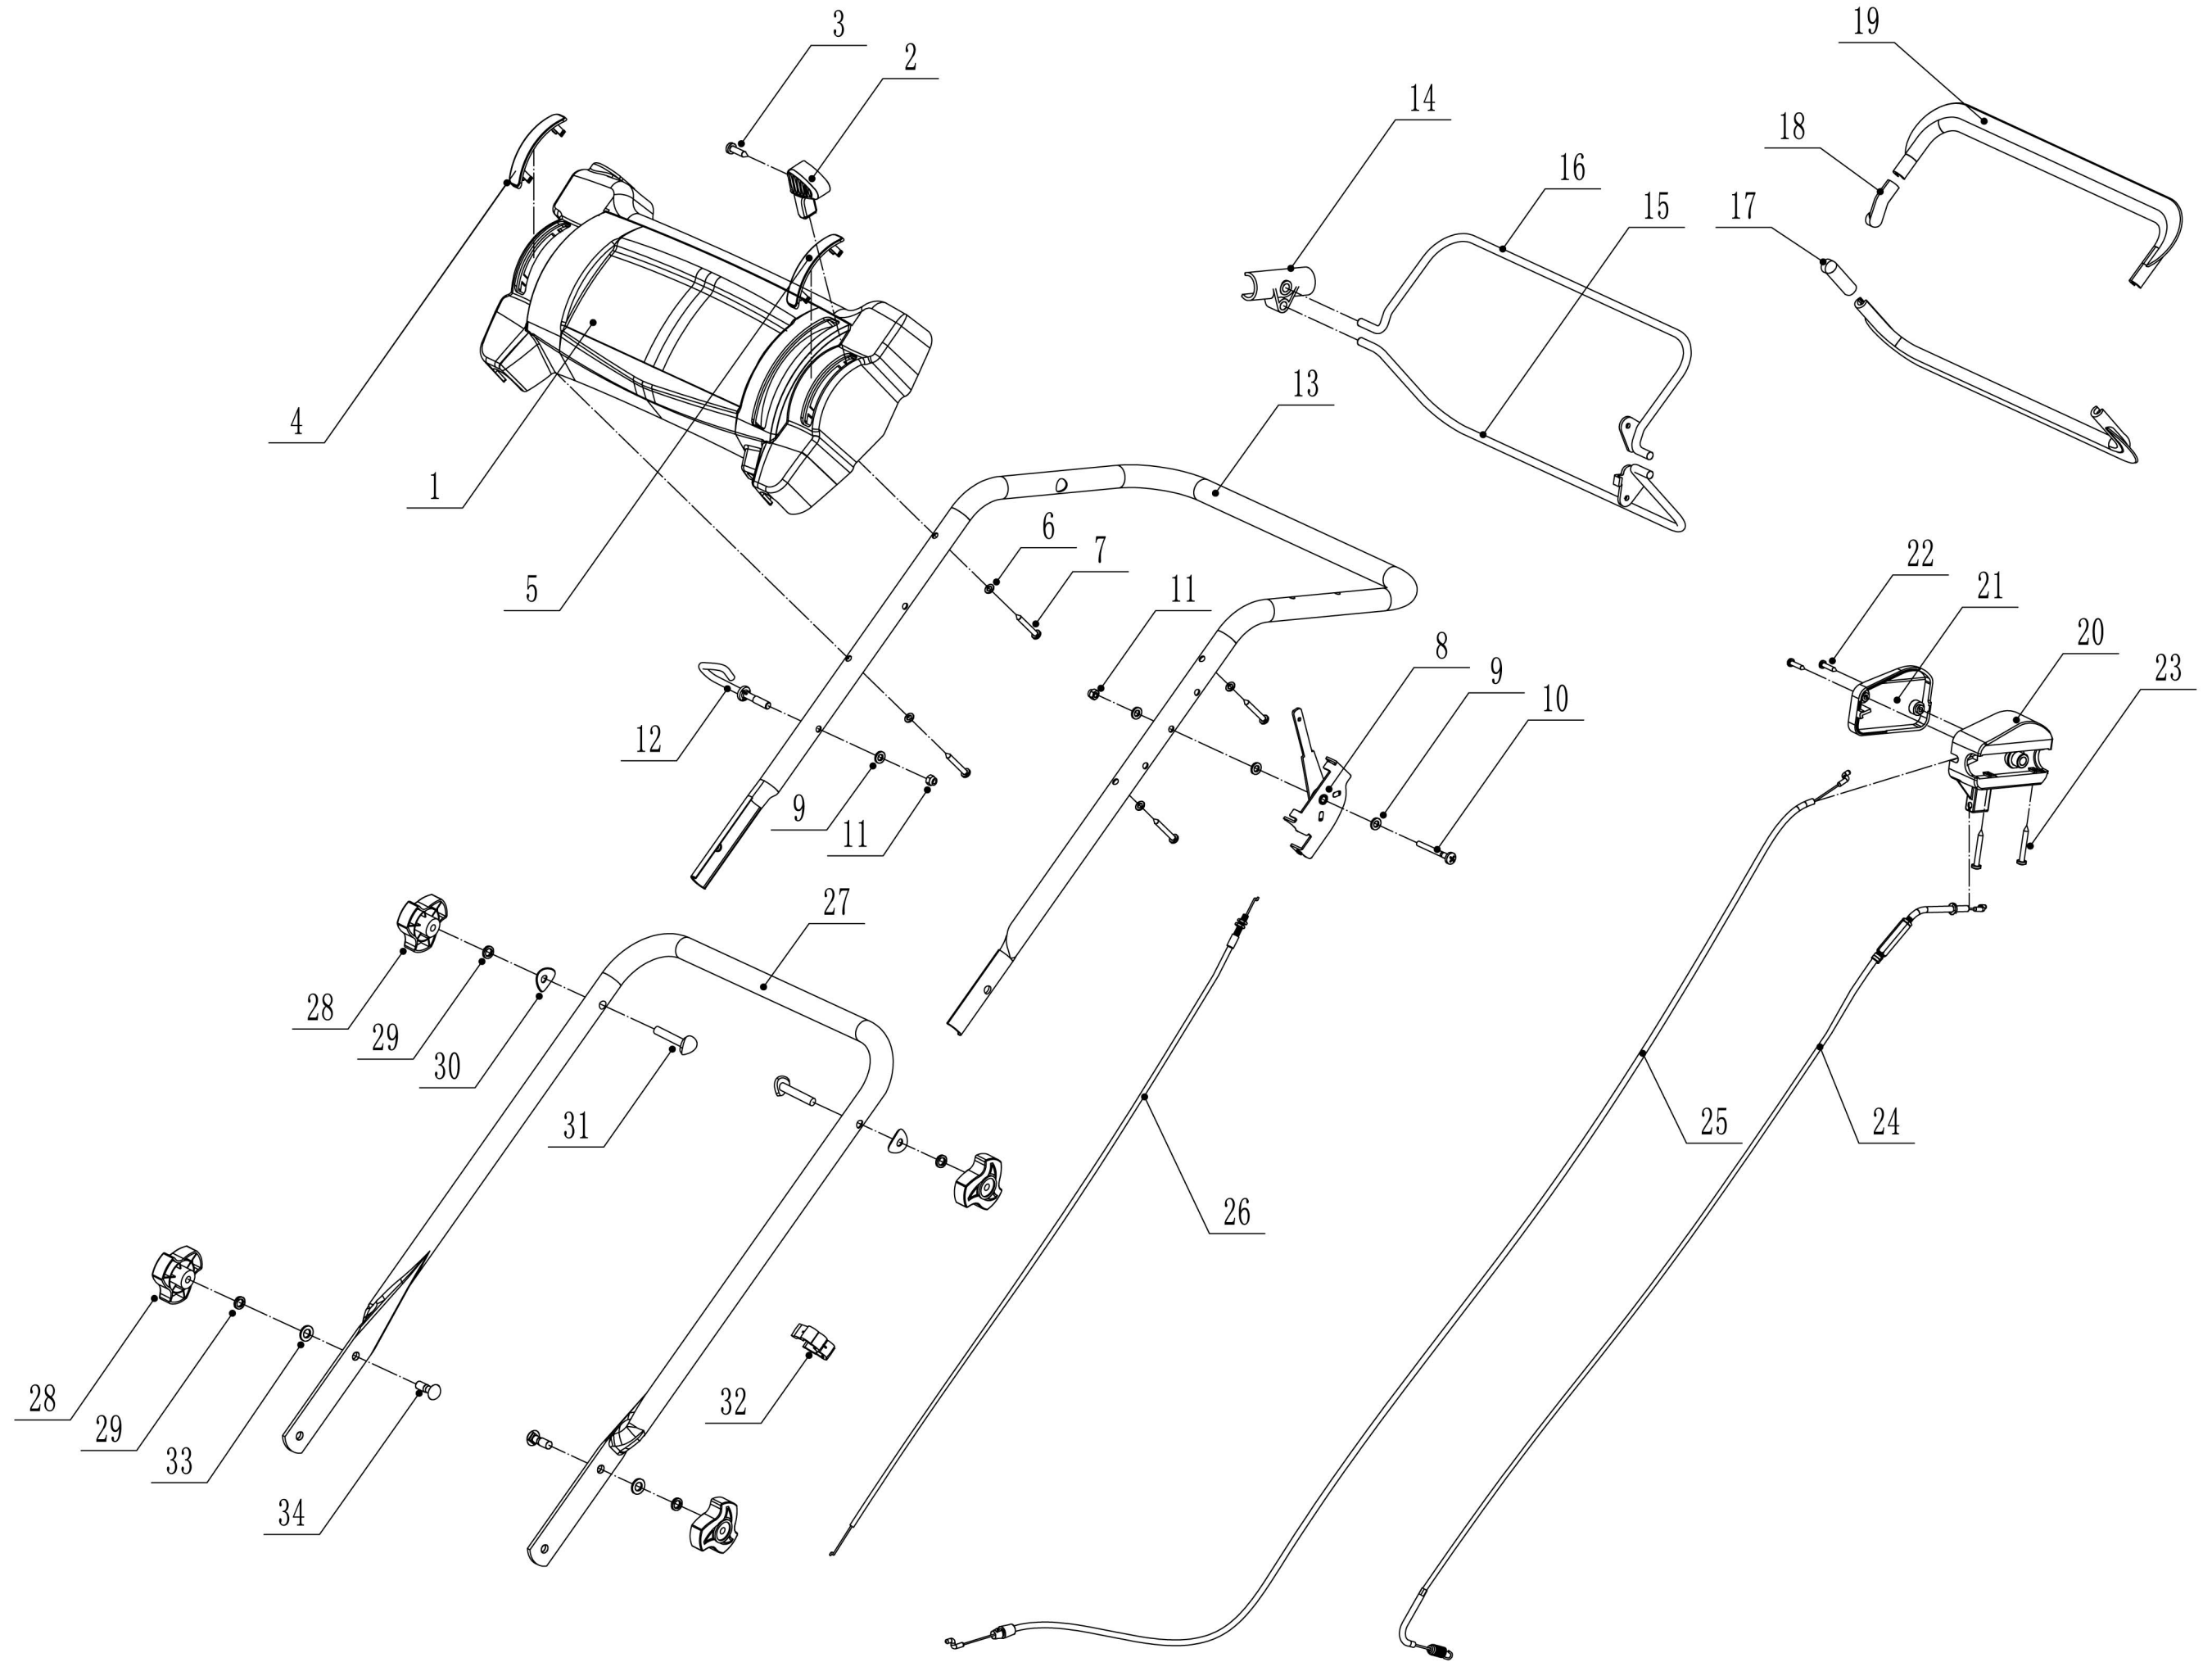

Handlebar

6. WB 506 SC 6in1

Part 6 - handlebar

No.	ID zboží	Název
1	4860505010	console
2	5380510010	throttle handle head
3	0106003013	cross slot ST screw
4	5380507010	cover of console
5	5380507020	cover of console
6	0302005000	big flat washer
7	0106005035	cross slot ST screw
8	5360509010	throttle controler frame
9	0301006000	flat washer
10	0104006050	cross slot screw
11	0202006000	lock nut
12	4510511010/01	start rope hook
13	4860502010/22	upper handle
14	4820511010	hinge bracket
15	4860504010/22	clutch lever
16	4860503010/22	brake lever
17	4820510010	clutch lever elbow cover
18	4820505010	brake lever elbow cover
19	4860506010	control lever cover
20	4820515010	control lever cable box
21	4820516010	control lever cable box cover
22	0106004016	cross slot ST screw
23	0106005038	cross slot ST screw
24	4820537010/A	clutch cable
25	5360512010	brake cable
26	5360510050	throttle cable
27	5040501010/22	lower handle
28	4820541010	lock knob
29	0401008000	spring washer
30	4510510010/01	arc washer
31	5310510010/01	connecting bolt
32	WTY0000	cable clip
33	0301008000	flat washer
34	4510513010/01	square neck bolt