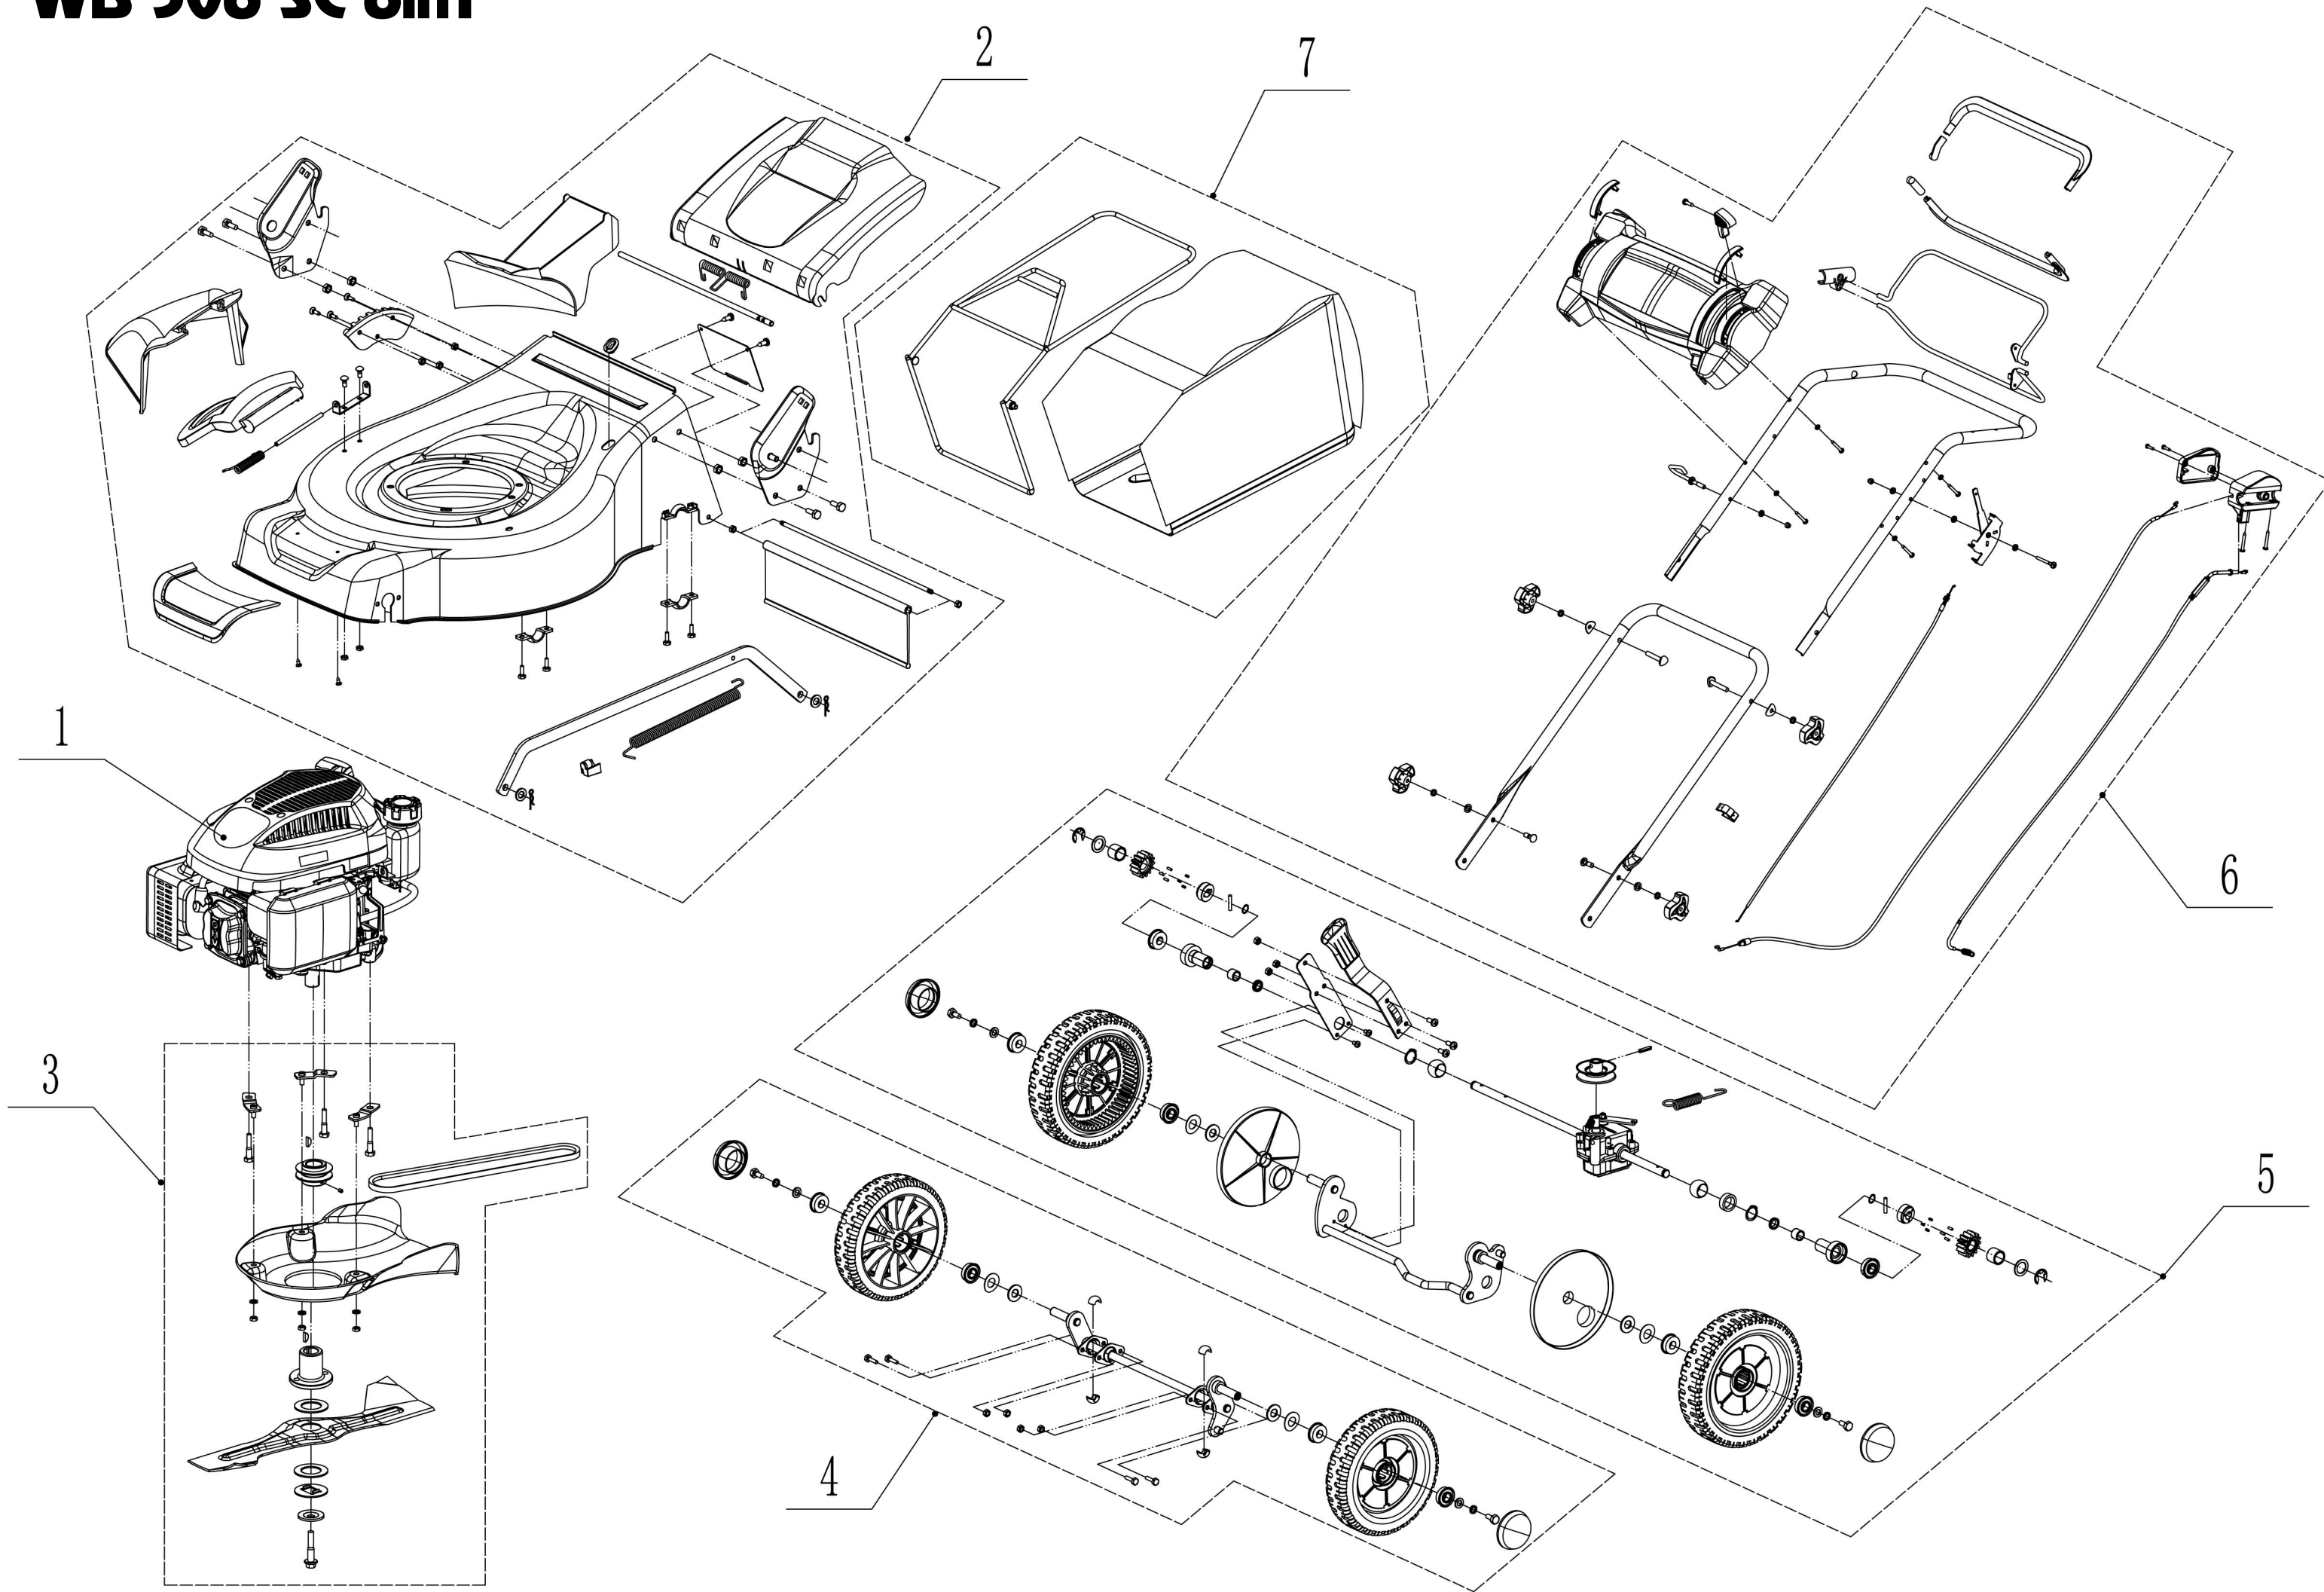

WB 506 SC 6in1

Deck Assembly

2. WB 506 SC 6in1

Part 2 - deck assembly

No.	ID zboží	Název
1	5040101010/44	chassis
2	0102008016	hex flange bolt
3	4560112010/22	right bracket
4	4560111010/22	left bracket
5	0202008000	lock nut
6	0104006016	cross slot screw
7	4560110010/01	graduator
8	0202006000	lock nut
9	5040108010	side discharge deflector
10	5040107010	cover
11	5020119010	side discharge cover pivot
12	5020120010/02	side discharge cover spring
13	0107006014	square neck bolt
14	5020118010/02	side discharge cover bracket
15	5040103010	front mask
16	0106004013	cross slot ST screw
17	0204006000	lock nut
18	5320114020/01	upper bearing bracket
19	0102006012	hex flange bolt
20	5040113010	rear deflector
21	5040112010/02	rear pivot
22	5040104010	mulching plug
23	5360122010	rubber ring
24	5040106010/02	rear cover pivot
25	5360118010	rear cover spring
26	5040105010	rear cover
27	0301010000	flat washer
28	WB2100020102/01	connecting rod spring
29	5040109050/44	connectting rod
30	5320333010	spring clip
31	5360105010D/44	shield
32	0106004009	ST screw
33	4560109012	spring bracket

3. WB 506 SC 6in1

Part 3 - blade component

No.	ID zboží	Název
1	5360111010/02	engine washer 1
2	5360112010/02	engine washer 2
3	5320115010	ST screw
4	4510401010	key
5	5020402070	engine pulley
6	0105006006	locating screw
7	5320119011	V belt
8	5040102010	belt shield
9	0302006000	big flat washer
10	0202006000	lock nut
11		
12	5320404020/02	adapter
13	5310402010	friction washer
14	5020405010A/22	blade
15	5310404010/02	lock ring
16	5310406010/04	spring washer
17	5320405010	central bolt

Front Axle

4. WB 506 SC 6in1

Part 4 - front axle

No.	ID zboží	Název
1	5310214010	wheel cover
2	0101008015	bolt
3	0401008000	spring washer
4	0301008000	flat washer
5	5310212010	wheel
6	5310213010	bearing
7	5310212010	wheel
8	5310211010/02	equalizing spring
9	5310210010/02	wheel axis spacer
10	5310209010	ball bearing
11	5040201020/01	front axle welding
12	0102006012	hex flange bolt
13	0202006000	lock nut