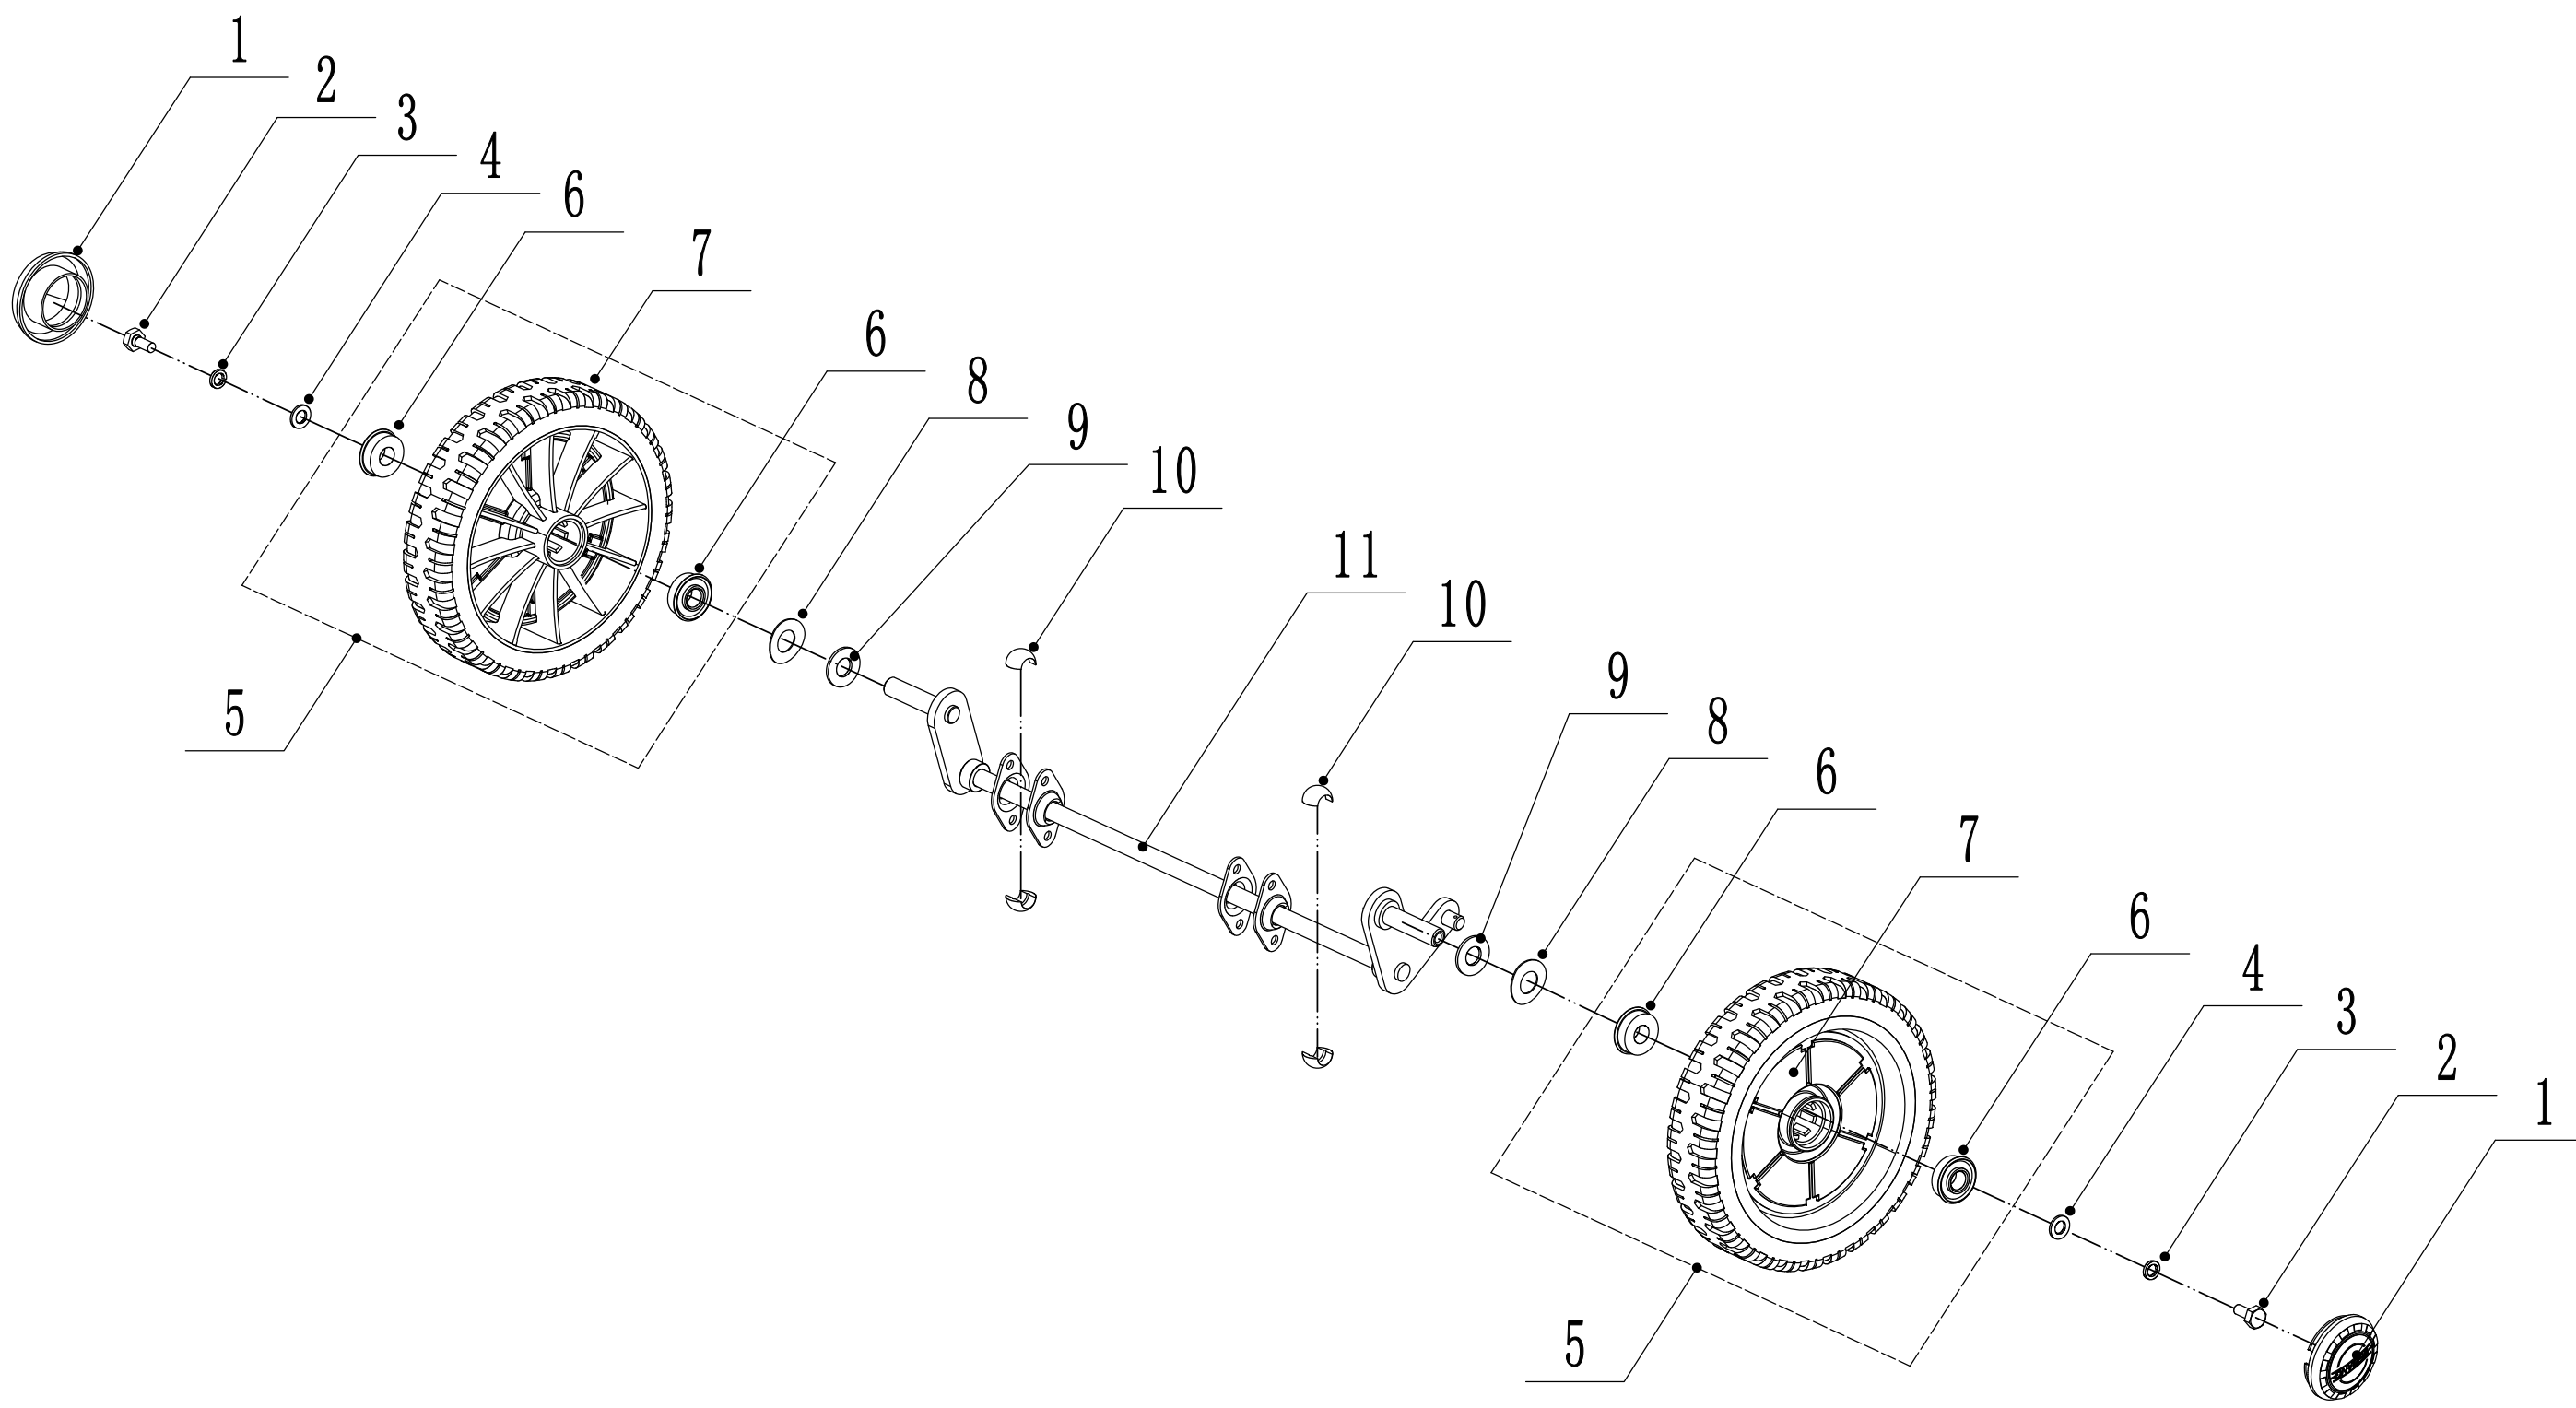

WB 537 SCV 6in1

2016

2 Part2 deck assembly Spare parts price list			
Order	Part number	Name_English	Quantity
1	5320101030S/44	chassis	1
2	0202006000	lock nut	18
3	5320121030/01	graduator	1
4	0108006015	screw	3
5	5020120010/02	axle	1
6	0204006000	lock nut	2
7	5020118010/02	bracket	1
8	5020121010	cover	1
9	5020122010	deflector	1
10	0107006014	bolt	2
11	5020119010	spring	1
12	0102008016	bolt	8
13	0104005012	screw	4
14	AVSA000000040	tooth disc	2
15	5020116020S/44	right bracket	1
16	0202005000	lock nut	4
17	0202008000	lock nut	8
18	0102006012	bolt	14
19	5320115030S/44	connector	1
20	5320117010S	upper shield	1
21	0106004009	screw	2
22	5320136010S/02	spacer	1
23	5020128010/22	bracket (right)	1
24	5320127050/22	rear cover	1
25	5320128020S/02	axle	1
26	5020127010	spring	1
27	0106004013	screw	3
28	5020128010/22	bracket (left)	1
29	5320127040	seals	1
30	5320114020/01	upper bearing bracket	2
31	5020115020S/44	left bracket	1
32	5320124010/02	pivot	1
33	5320125010	rear deflector	1
34	5360115010	plug	1
35	0301010000	spacer	2
36	5320332010/02	spring	1
37	5320331010/20	connector	1
38	5320333010	check ring	2

3 Part3 blade component Spare parts price list			
Order	Part number	Name_English	Quantity
1	5310112020/02	spacer	3
2	5320115010	bolt	3
3	5310112010/02	spacer	1
4	0401008000	spring washer	1
5	0101008035	bolt	1
6	4510401010	key	2
7	4510402010/02	adapter	1
8	5310402010	friction disc	2
9	5310403010/22	blade	1
10	5310404010/02	lock disc	1
11	5310406010/04	spring washer	1
12	5310415010	central bolt	1

4	Part4 front axle Spare parts price list		
Order	Part number	Name_English	Quantity
1	5310214010	hub cap	2
2	0101008015	bolt	2
3	0401008000	spring washer	2
4	0301006000	spacer	2
5		8" wheel assembly	2
6	5310213010	bearing	4
7	5310212010	8"wheel	2
8	5310211010/02	spring washer	2
9	5310210010/02	spacer	2
10	5310209010	bearing	4
11	5320202010/01	front axle weldment	1