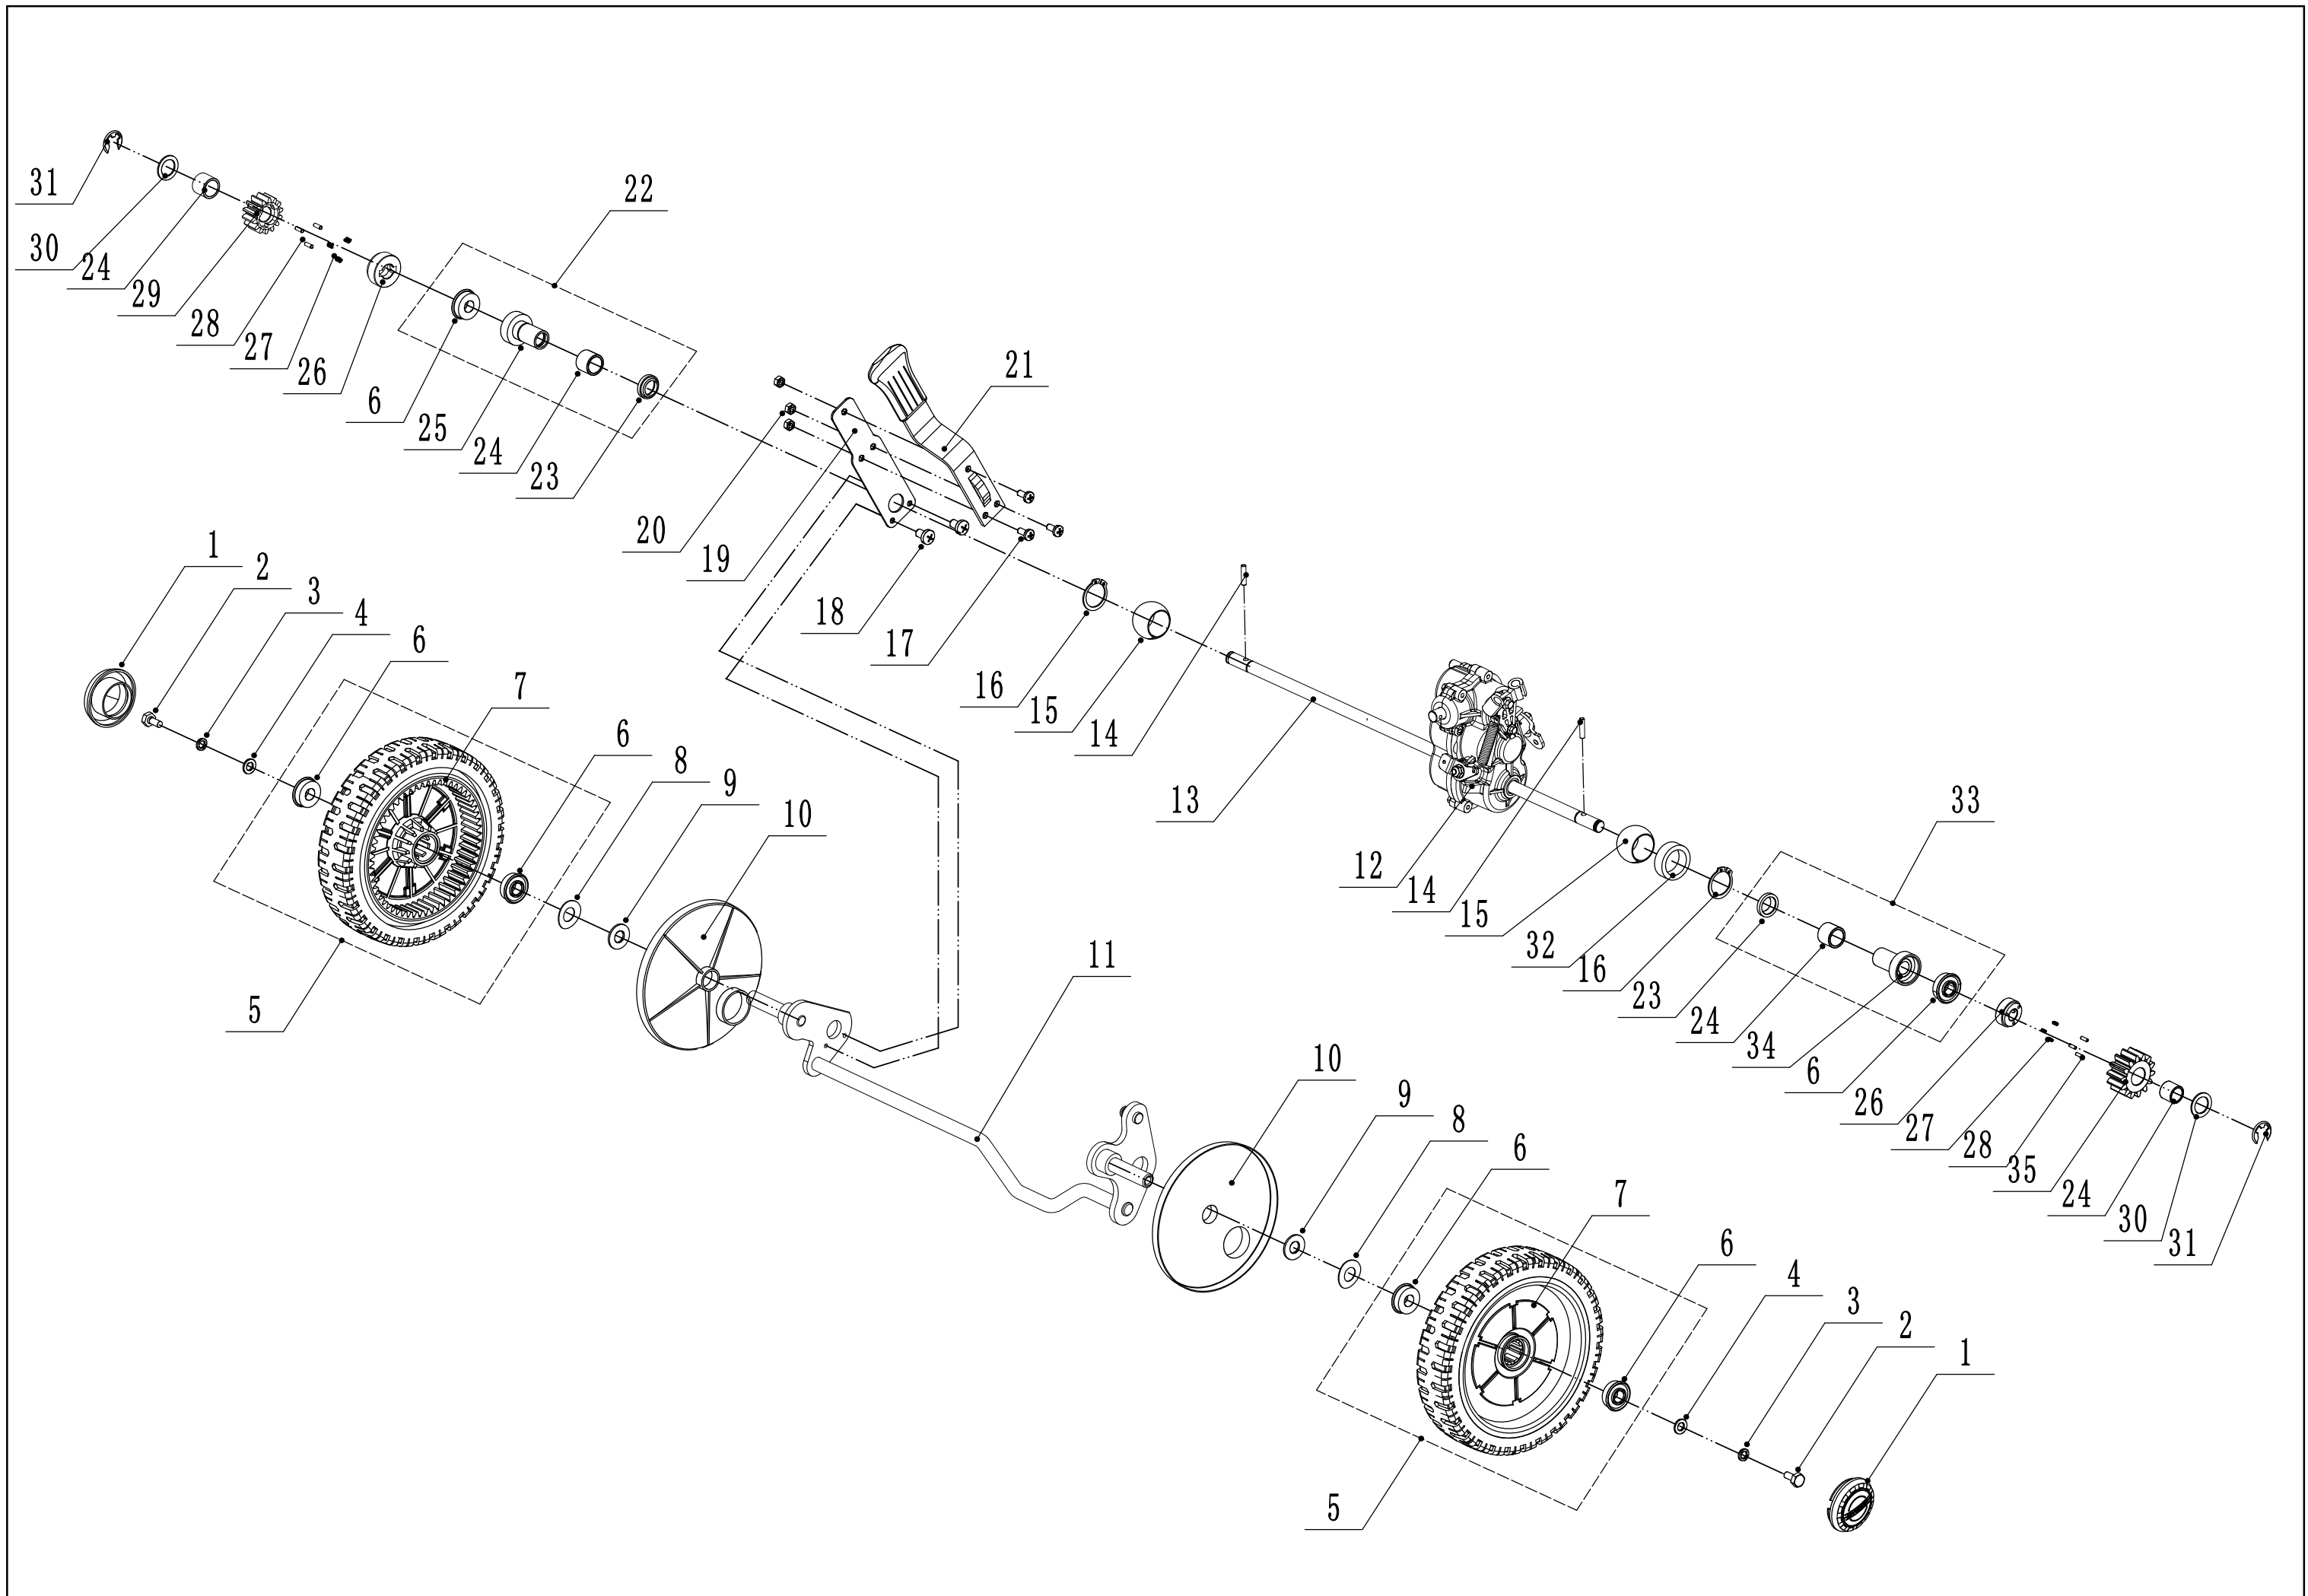

WB 537 SCV 6in1

2016

2 Part2 deck assembly Spare parts price list			
Order	Part number	Name_English	Quantity
1	5320101030S/44	chassis	1
2	0202006000	lock nut	18
3	5320121030/01	graduator	1
4	0108006015	screw	3
5	5020120010/02	axle	1
6	0204006000	lock nut	2
7	5020118010/02	bracket	1
8	5020121010	cover	1
9	5020122010	deflector	1
10	0107006014	bolt	2
11	5020119010	spring	1
12	0102008016	bolt	8
13	0104005012	screw	4
14	AVSA000000040	tooth disc	2
15	5020116020S/44	right bracket	1
16	0202005000	lock nut	4
17	0202008000	lock nut	8
18	0102006012	bolt	14
19	5320115030S/44	connector	1
20	5320117010S	upper shield	1
21	0106004009	screw	2
22	5320136010S/02	spacer	1
23	5020128010/22	bracket (right)	1
24	5320127050/22	rear cover	1
25	5320128020S/02	axle	1
26	5020127010	spring	1
27	0106004013	screw	3
28	5020128010/22	bracket (left)	1
29	5320127040	seals	1
30	5320114020/01	upper bearing bracket	2
31	5020115020S/44	left bracket	1
32	5320124010/02	pivot	1
33	5320125010	rear deflector	1
34	5360115010	plug	1
35	0301010000	spacer	2
36	5320332010/02	spring	1
37	5320331010/20	connector	1
38	5320333010	check ring	2

3 Part3 blade component Spare parts price list			
Order	Part number	Name_English	Quantity
1	5310112020/02	spacer	3
2	5320115010	bolt	3
3	5310112010/02	spacer	1
4	0401008000	spring washer	1
5	0101008035	bolt	1
6	4510401010	key	2
7	4510402010/02	adapter	1
8	5310402010	friction disc	2
9	5310403010/22	blade	1
10	5310404010/02	lock disc	1
11	5310406010/04	spring washer	1
12	5310415010	central bolt	1

4	Part4 front axle Spare parts price list		
Order	Part number	Name_English	Quantity
1	5310214010	hub cap	2
2	0101008015	bolt	2
3	0401008000	spring washer	2
4	0301006000	spacer	2
5		8" wheel assembly	2
6	5310213010	bearing	4
7	5310212010	8"wheel	2
8	5310211010/02	spring washer	2
9	5310210010/02	spacer	2
10	5310209010	bearing	4
11	5320202010/01	front axle weldment	1