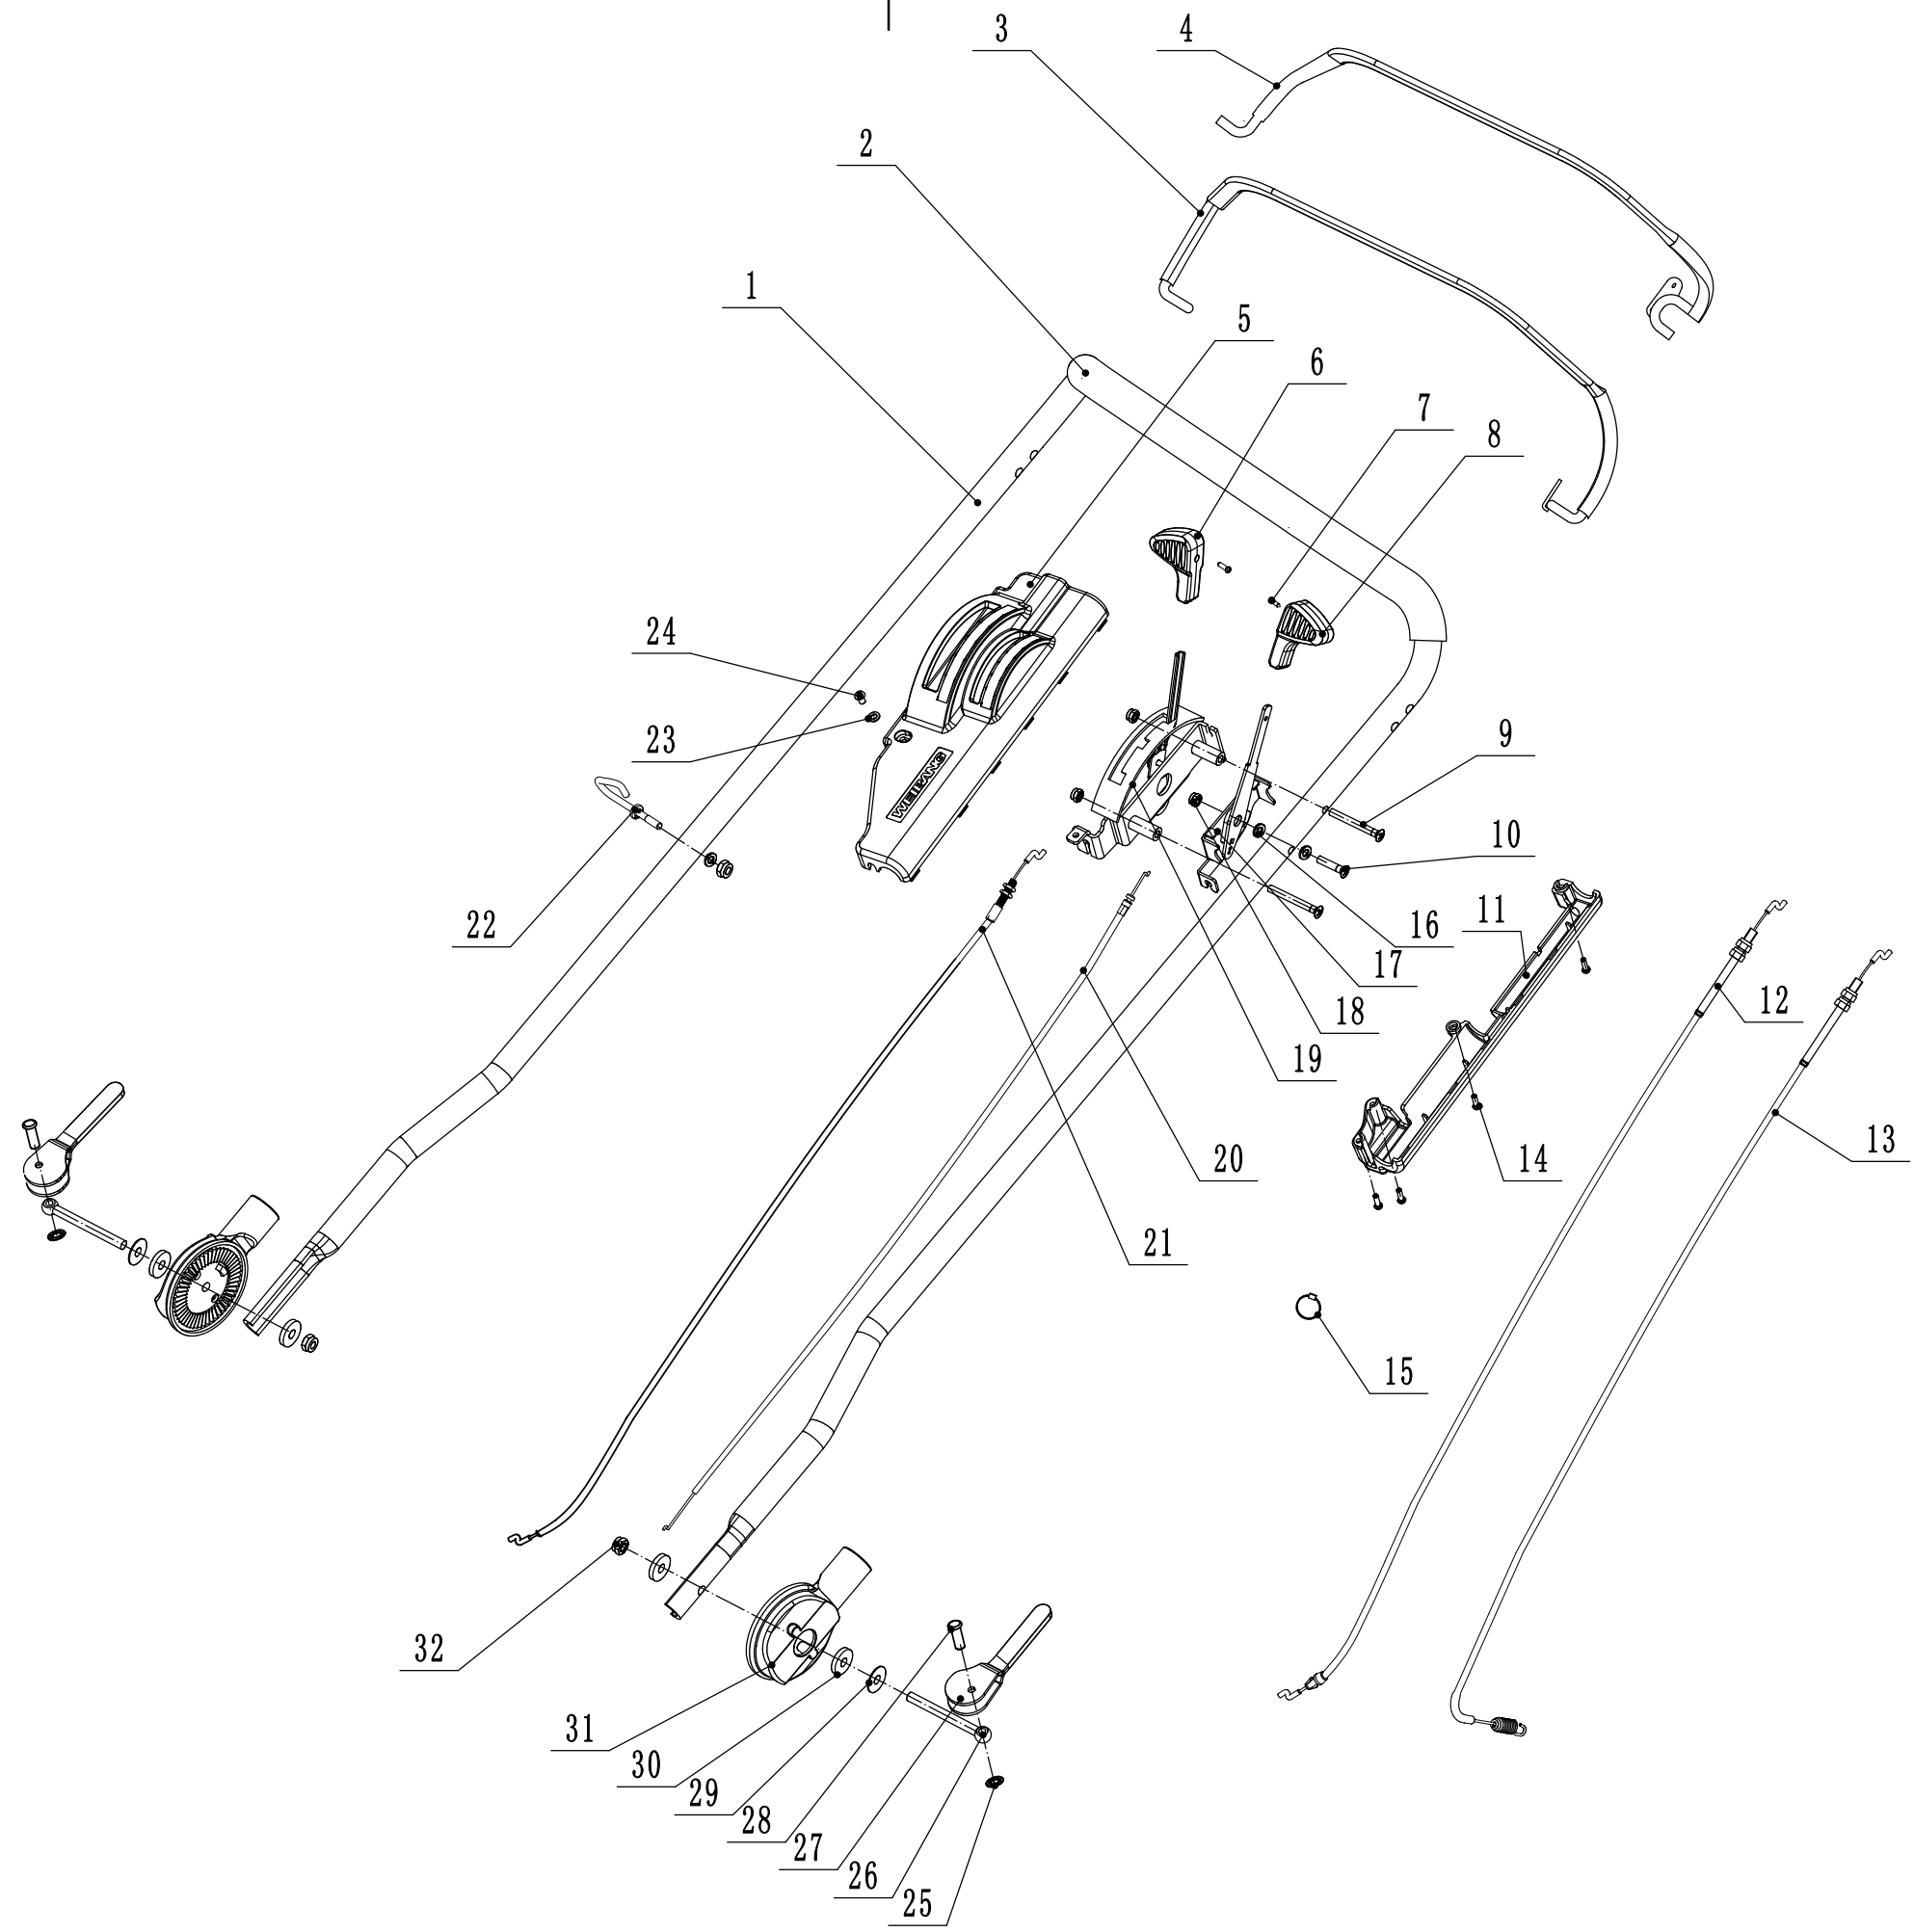

6	Part6 handlebar Spare parts price list		
Order	Part number	Name_English	Quantity
1	5320501020S/44	handle	1
2	GM56E010000080	sheath	1
3	5320511030S/44	clutch lever weldment	1
4	5320503020S/44	brake lever weldment	1
5	5020501030S	upper cover	1
6	5380508010	grip	1
7	0106003013	screw	2
8	5380510010	grip	1
9	0108006060	cross slot screw	2
10	0108006050	cross slot screw	1
11	5020501040S	lower cover	1
12	BS120-1135	brake cable	1
13	LH178-1065-S	clutch calbe	1
14	0113040018	screw	6
15	ZD3/190	cable tie	1
16	0301006000	spacer	8
17	5380512010	bracket	1
18	0202006000	lock nut	1
19	5020501050S	bracket	1
20	YM1090-1162-A	throttle cable	1
21	TX120-930-S	speed control cable	1
22	4510511010/01	hook	1
23	0104005008	screw	1
24	0301005000	spacer	1
25	4510114030	cap	2
26	GM48S000000100	bolt	2
27	GM56A100400000	lock lever	2
28	0801008022	pin	2
29	GM56A100000040/04	spacer	2
30	GM56A100000050/01	spacer	3
31	GM48S030200000	tooth disc kit	2
32	0201008000DD	lock nut	2