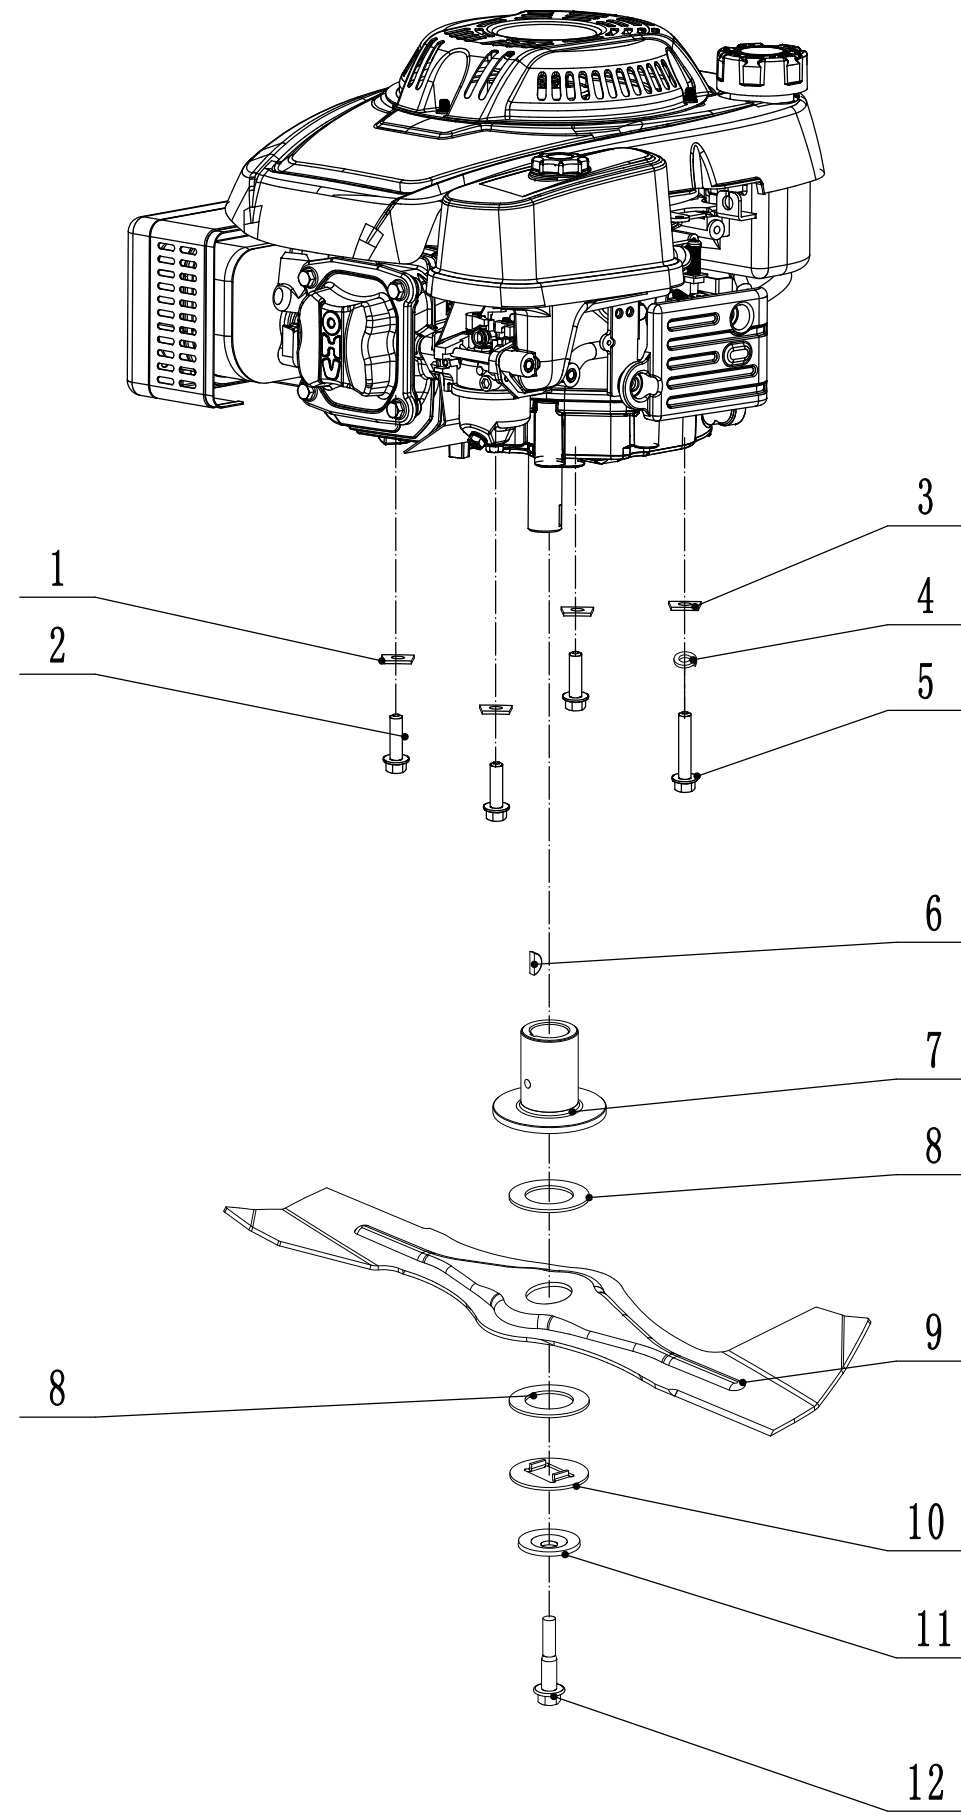

WB 537 SCV 6in1

2016

2 Part2 deck assembly Spare parts price list			
Order	Part number	Name_English	Quantity
1	5320101030S/44	chassis	1
2	0202006000	lock nut	18
3	5320121030/01	graduator	1
4	0108006015	screw	3
5	5020120010/02	axle	1
6	0204006000	lock nut	2
7	5020118010/02	bracket	1
8	5020121010	cover	1
9	5020122010	deflector	1
10	0107006014	bolt	2
11	5020119010	spring	1
12	0102008016	bolt	8
13	0104005012	screw	4
14	AVSA000000040	tooth disc	2
15	5020116020S/44	right bracket	1
16	0202005000	lock nut	4
17	0202008000	lock nut	8
18	0102006012	bolt	14
19	5320115030S/44	connector	1
20	5320117010S	upper shield	1
21	0106004009	screw	2
22	5320136010S/02	spacer	1
23	5020128010/22	bracket (right)	1
24	5320127050/22	rear cover	1
25	5320128020S/02	axle	1
26	5020127010	spring	1
27	0106004013	screw	3
28	5020128010/22	bracket (left)	1
29	5320127040	seals	1
30	5320114020/01	upper bearing bracket	2
31	5020115020S/44	left bracket	1
32	5320124010/02	pivot	1
33	5320125010	rear deflector	1
34	5360115010	plug	1
35	0301010000	spacer	2
36	5320332010/02	spring	1
37	5320331010/20	connector	1
38	5320333010	check ring	2

3 Part3 blade component Spare parts price list			
Order	Part number	Name_English	Quantity
1	5310112020/02	spacer	3
2	5320115010	bolt	3
3	5310112010/02	spacer	1
4	0401008000	spring washer	1
5	0101008035	bolt	1
6	4510401010	key	2
7	4510402010/02	adapter	1
8	5310402010	friction disc	2
9	5310403010/22	blade	1
10	5310404010/02	lock disc	1
11	5310406010/04	spring washer	1
12	5310415010	central bolt	1

4	Part4 front axle Spare parts price list		
Order	Part number	Name_English	Quantity
1	5310214010	hub cap	2
2	0101008015	bolt	2
3	0401008000	spring washer	2
4	0301006000	spacer	2
5		8" wheel assembly	2
6	5310213010	bearing	4
7	5310212010	8"wheel	2
8	5310211010/02	spring washer	2
9	5310210010/02	spacer	2
10	5310209010	bearing	4
11	5320202010/01	front axle weldment	1