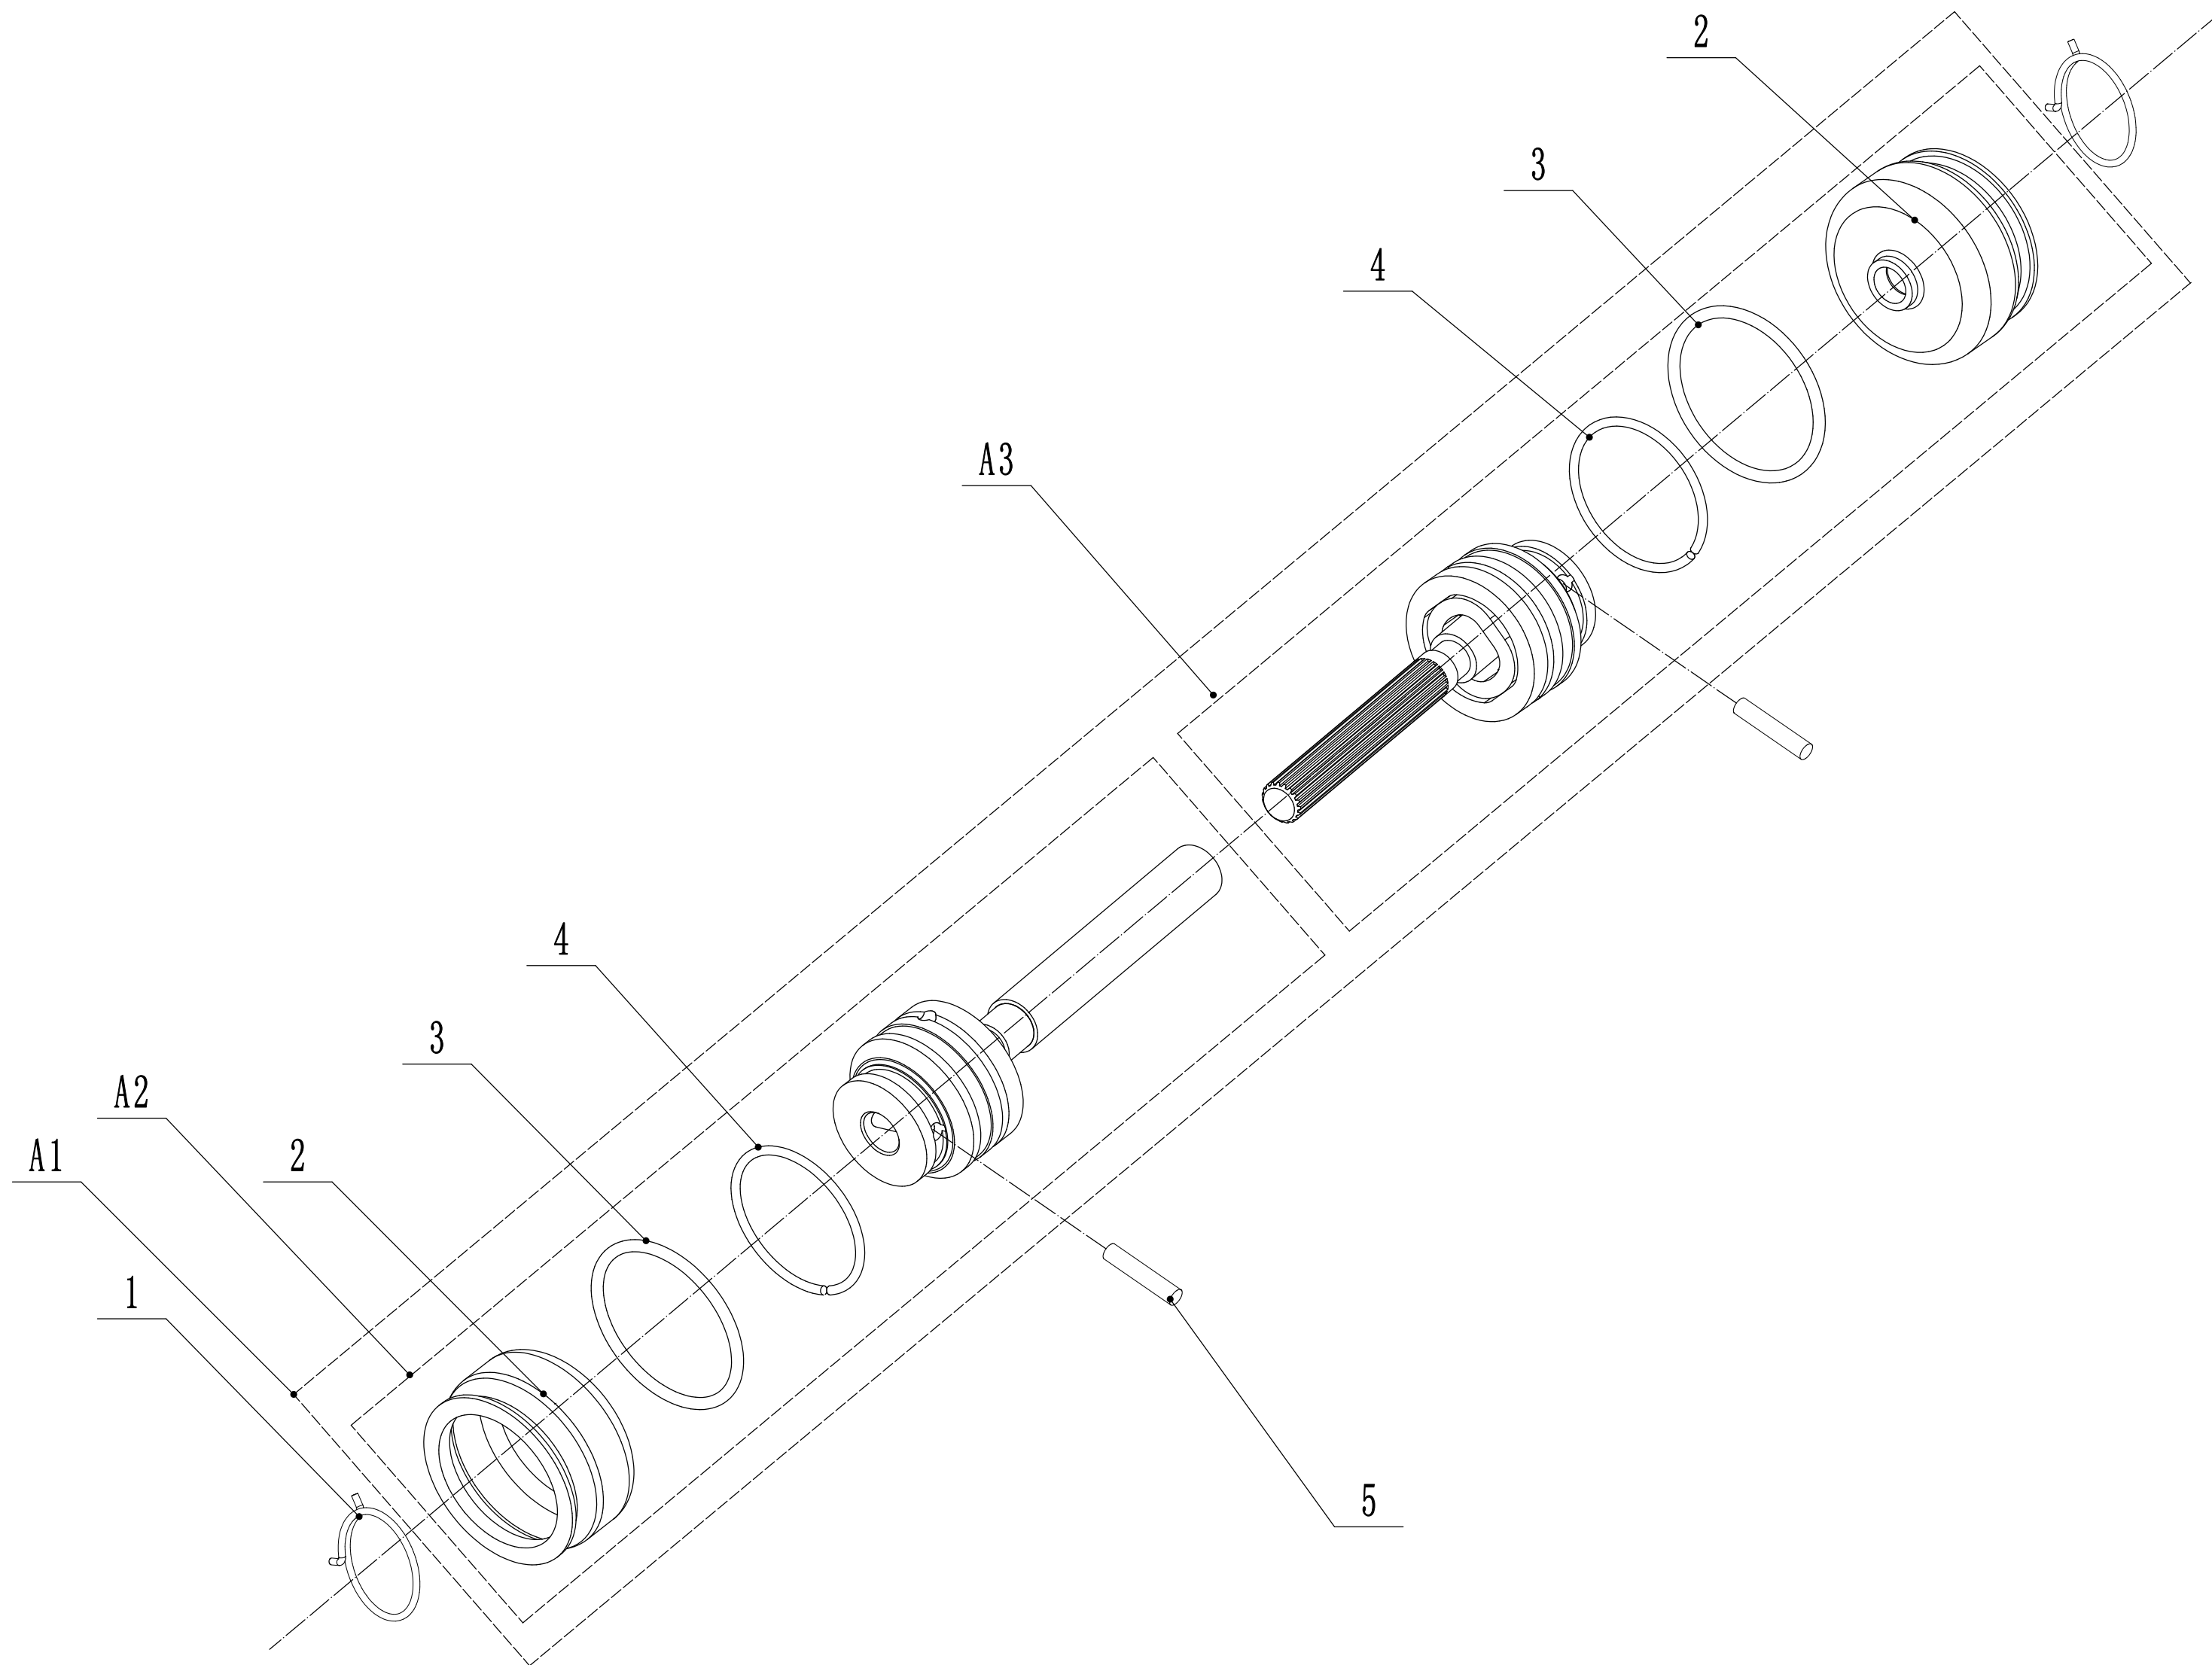

8 Part 8 Universal Drive Shaft Spare parts price list			
Order	Part number	Name_English	Quantity
1	HQA020000020	check ring	2
A1	Y26ZCD02	universal drive shaft	1
A2	Y26ZCDA01	universal drive shaft A	1
A3	Y26ZCDB01	universal drive shaft B	1
2	HQA020000080	anti-dust shield	2
3	1401028003	o ring	2
4	HQA020000030	check ring	2
5	HQA020000090	pin	2