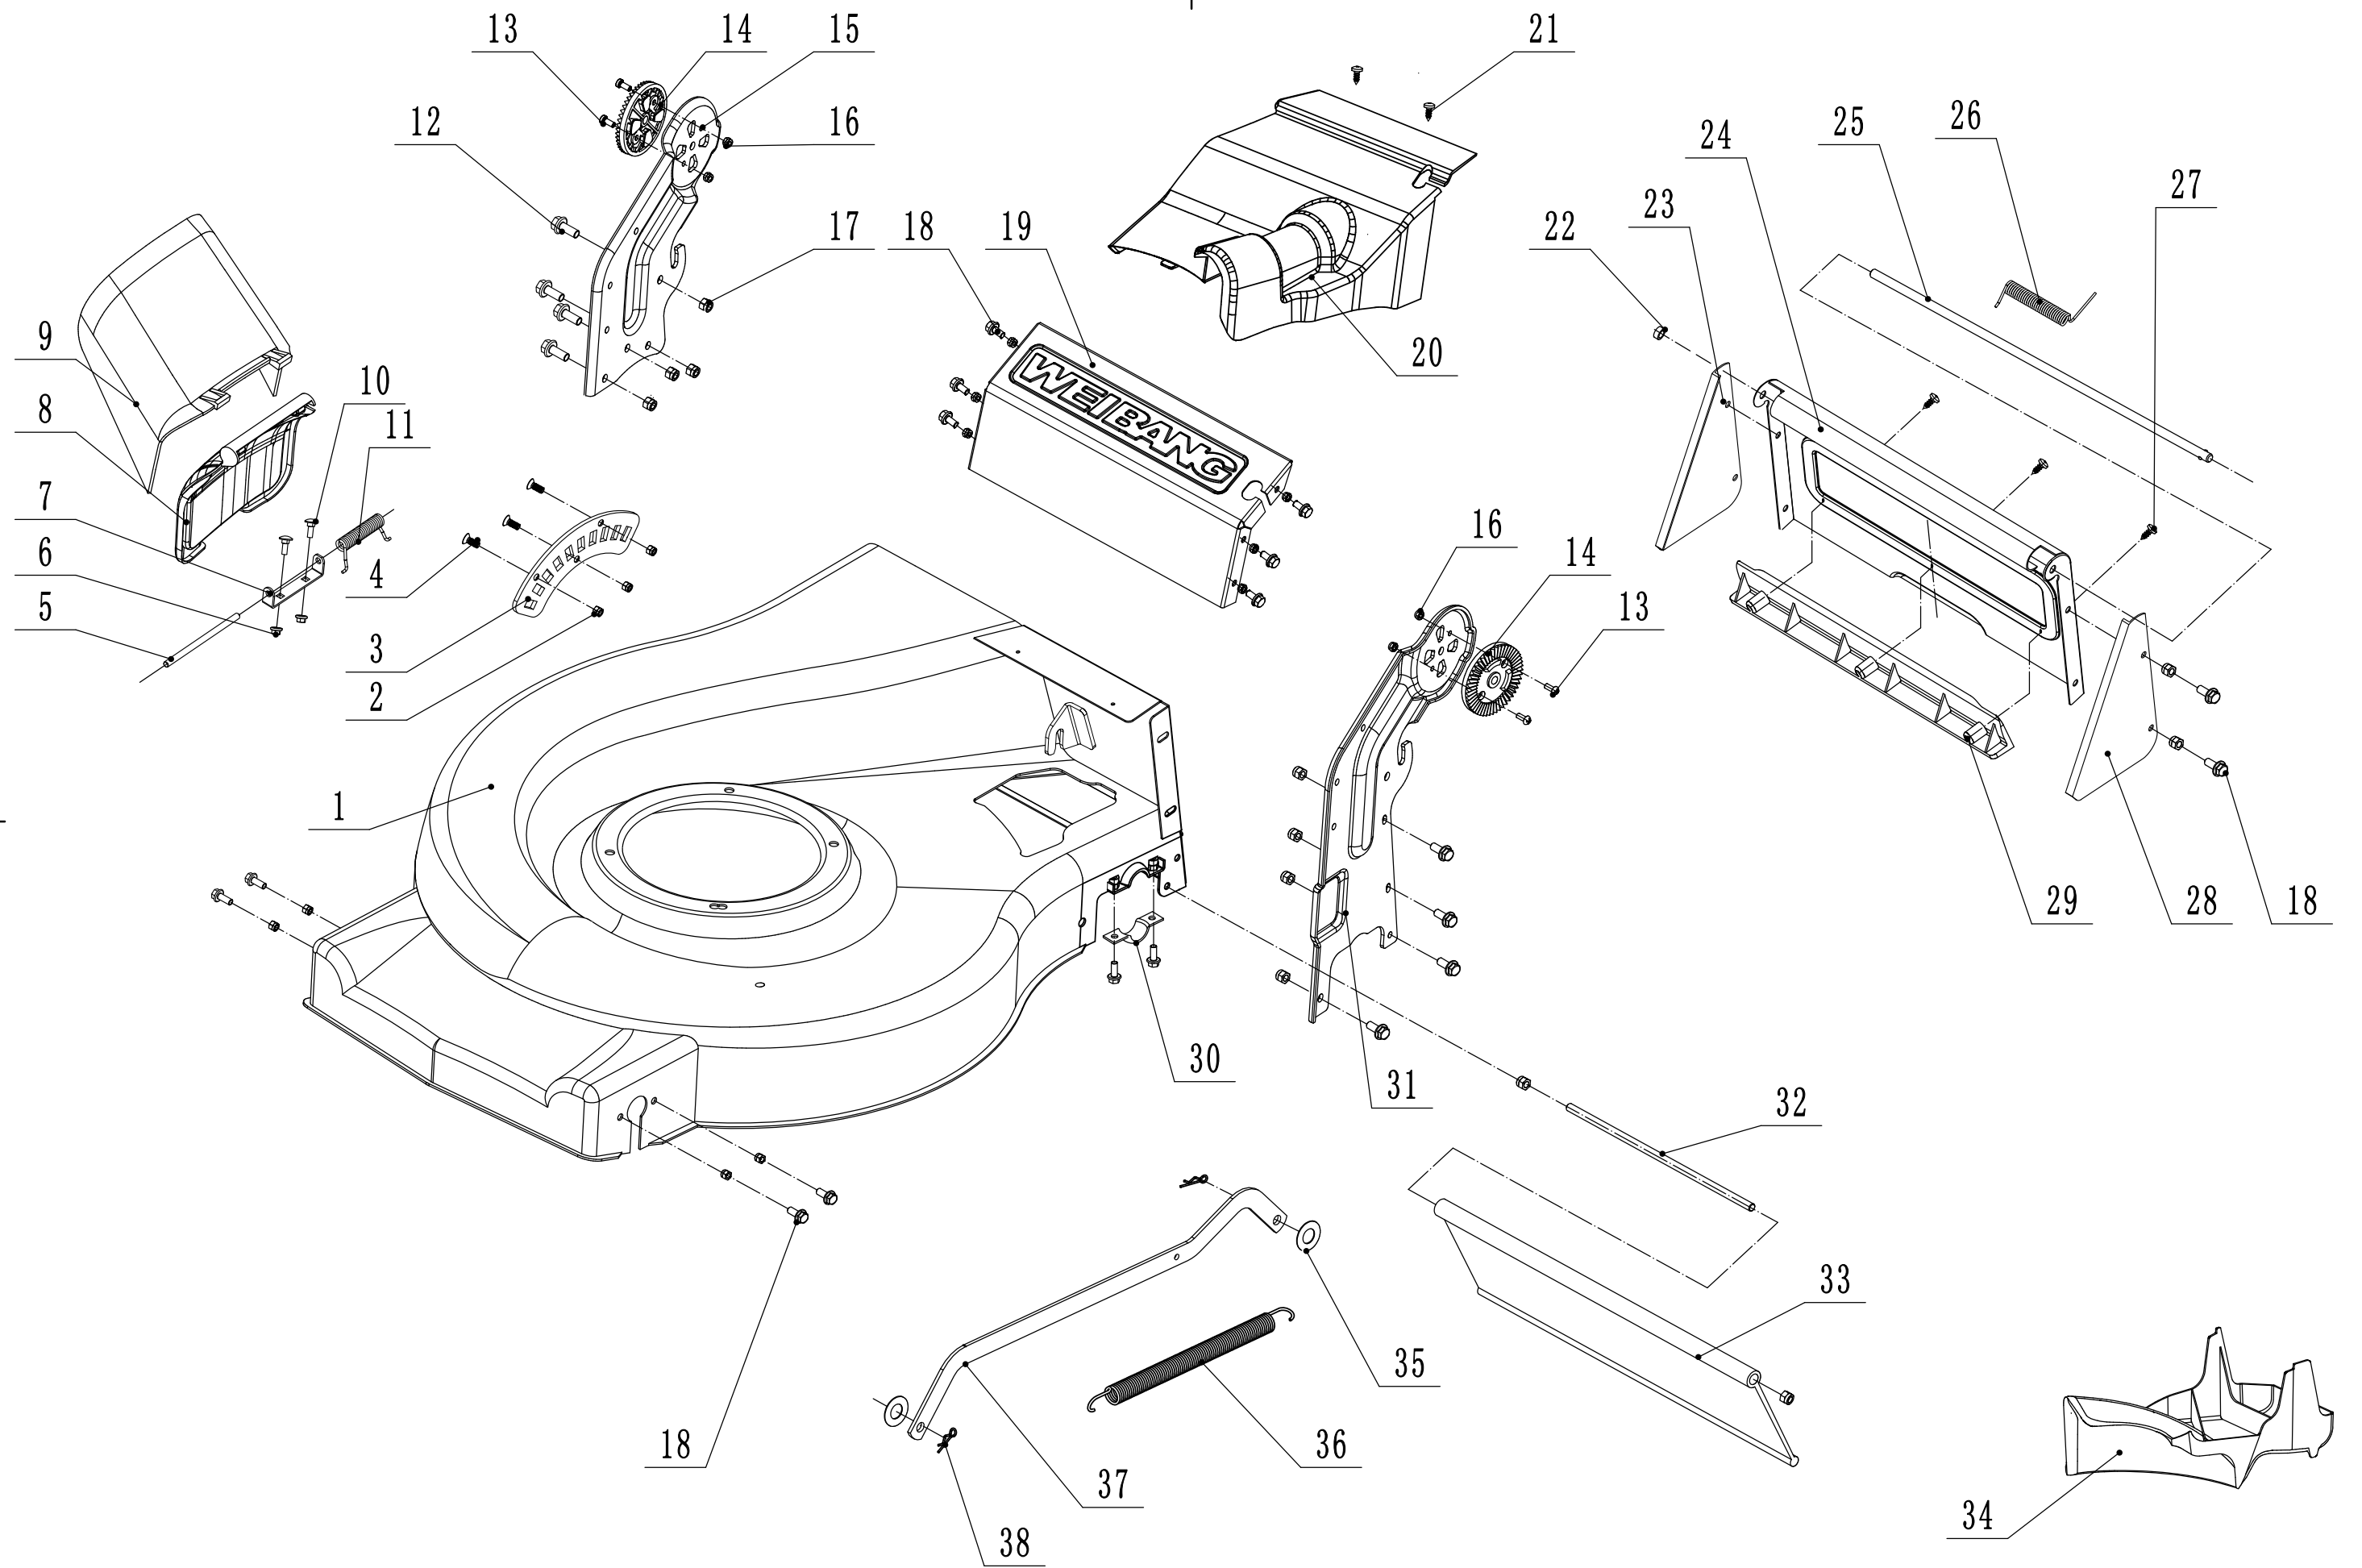

WB 537 SCV 6in1

2016

2 Part2 deck assembly Spare parts price list			
Order	Part number	Name_English	Quantity
1	5320101030S/44	chassis	1
2	0202006000	lock nut	18
3	5320121030/01	graduator	1
4	0108006015	screw	3
5	5020120010/02	axle	1
6	0204006000	lock nut	2
7	5020118010/02	bracket	1
8	5020121010	cover	1
9	5020122010	deflector	1
10	0107006014	bolt	2
11	5020119010	spring	1
12	0102008016	bolt	8
13	0104005012	screw	4
14	AVSA000000040	tooth disc	2
15	5020116020S/44	right bracket	1
16	0202005000	lock nut	4
17	0202008000	lock nut	8
18	0102006012	bolt	14
19	5320115030S/44	connector	1
20	5320117010S	upper shield	1
21	0106004009	screw	2
22	5320136010S/02	spacer	1
23	5020128010/22	bracket (right)	1
24	5320127050/22	rear cover	1
25	5320128020S/02	axle	1
26	5020127010	spring	1
27	0106004013	screw	3
28	5020128010/22	bracket (left)	1
29	5320127040	seals	1
30	5320114020/01	upper bearing bracket	2
31	5020115020S/44	left bracket	1
32	5320124010/02	pivot	1
33	5320125010	rear deflector	1
34	5360115010	plug	1
35	0301010000	spacer	2
36	5320332010/02	spring	1
37	5320331010/20	connector	1
38	5320333010	check ring	2

3 Part3 blade component Spare parts price list			
Order	Part number	Name_English	Quantity
1	5310112020/02	spacer	3
2	5320115010	bolt	3
3	5310112010/02	spacer	1
4	0401008000	spring washer	1
5	0101008035	bolt	1
6	4510401010	key	2
7	4510402010/02	adapter	1
8	5310402010	friction disc	2
9	5310403010/22	blade	1
10	5310404010/02	lock disc	1
11	5310406010/04	spring washer	1
12	5310415010	central bolt	1

4	Part4 front axle Spare parts price list		
Order	Part number	Name_English	Quantity
1	5310214010	hub cap	2
2	0101008015	bolt	2
3	0401008000	spring washer	2
4	0301006000	spacer	2
5		8" wheel assembly	2
6	5310213010	bearing	4
7	5310212010	8"wheel	2
8	5310211010/02	spring washer	2
9	5310210010/02	spacer	2
10	5310209010	bearing	4
11	5320202010/01	front axle weldment	1