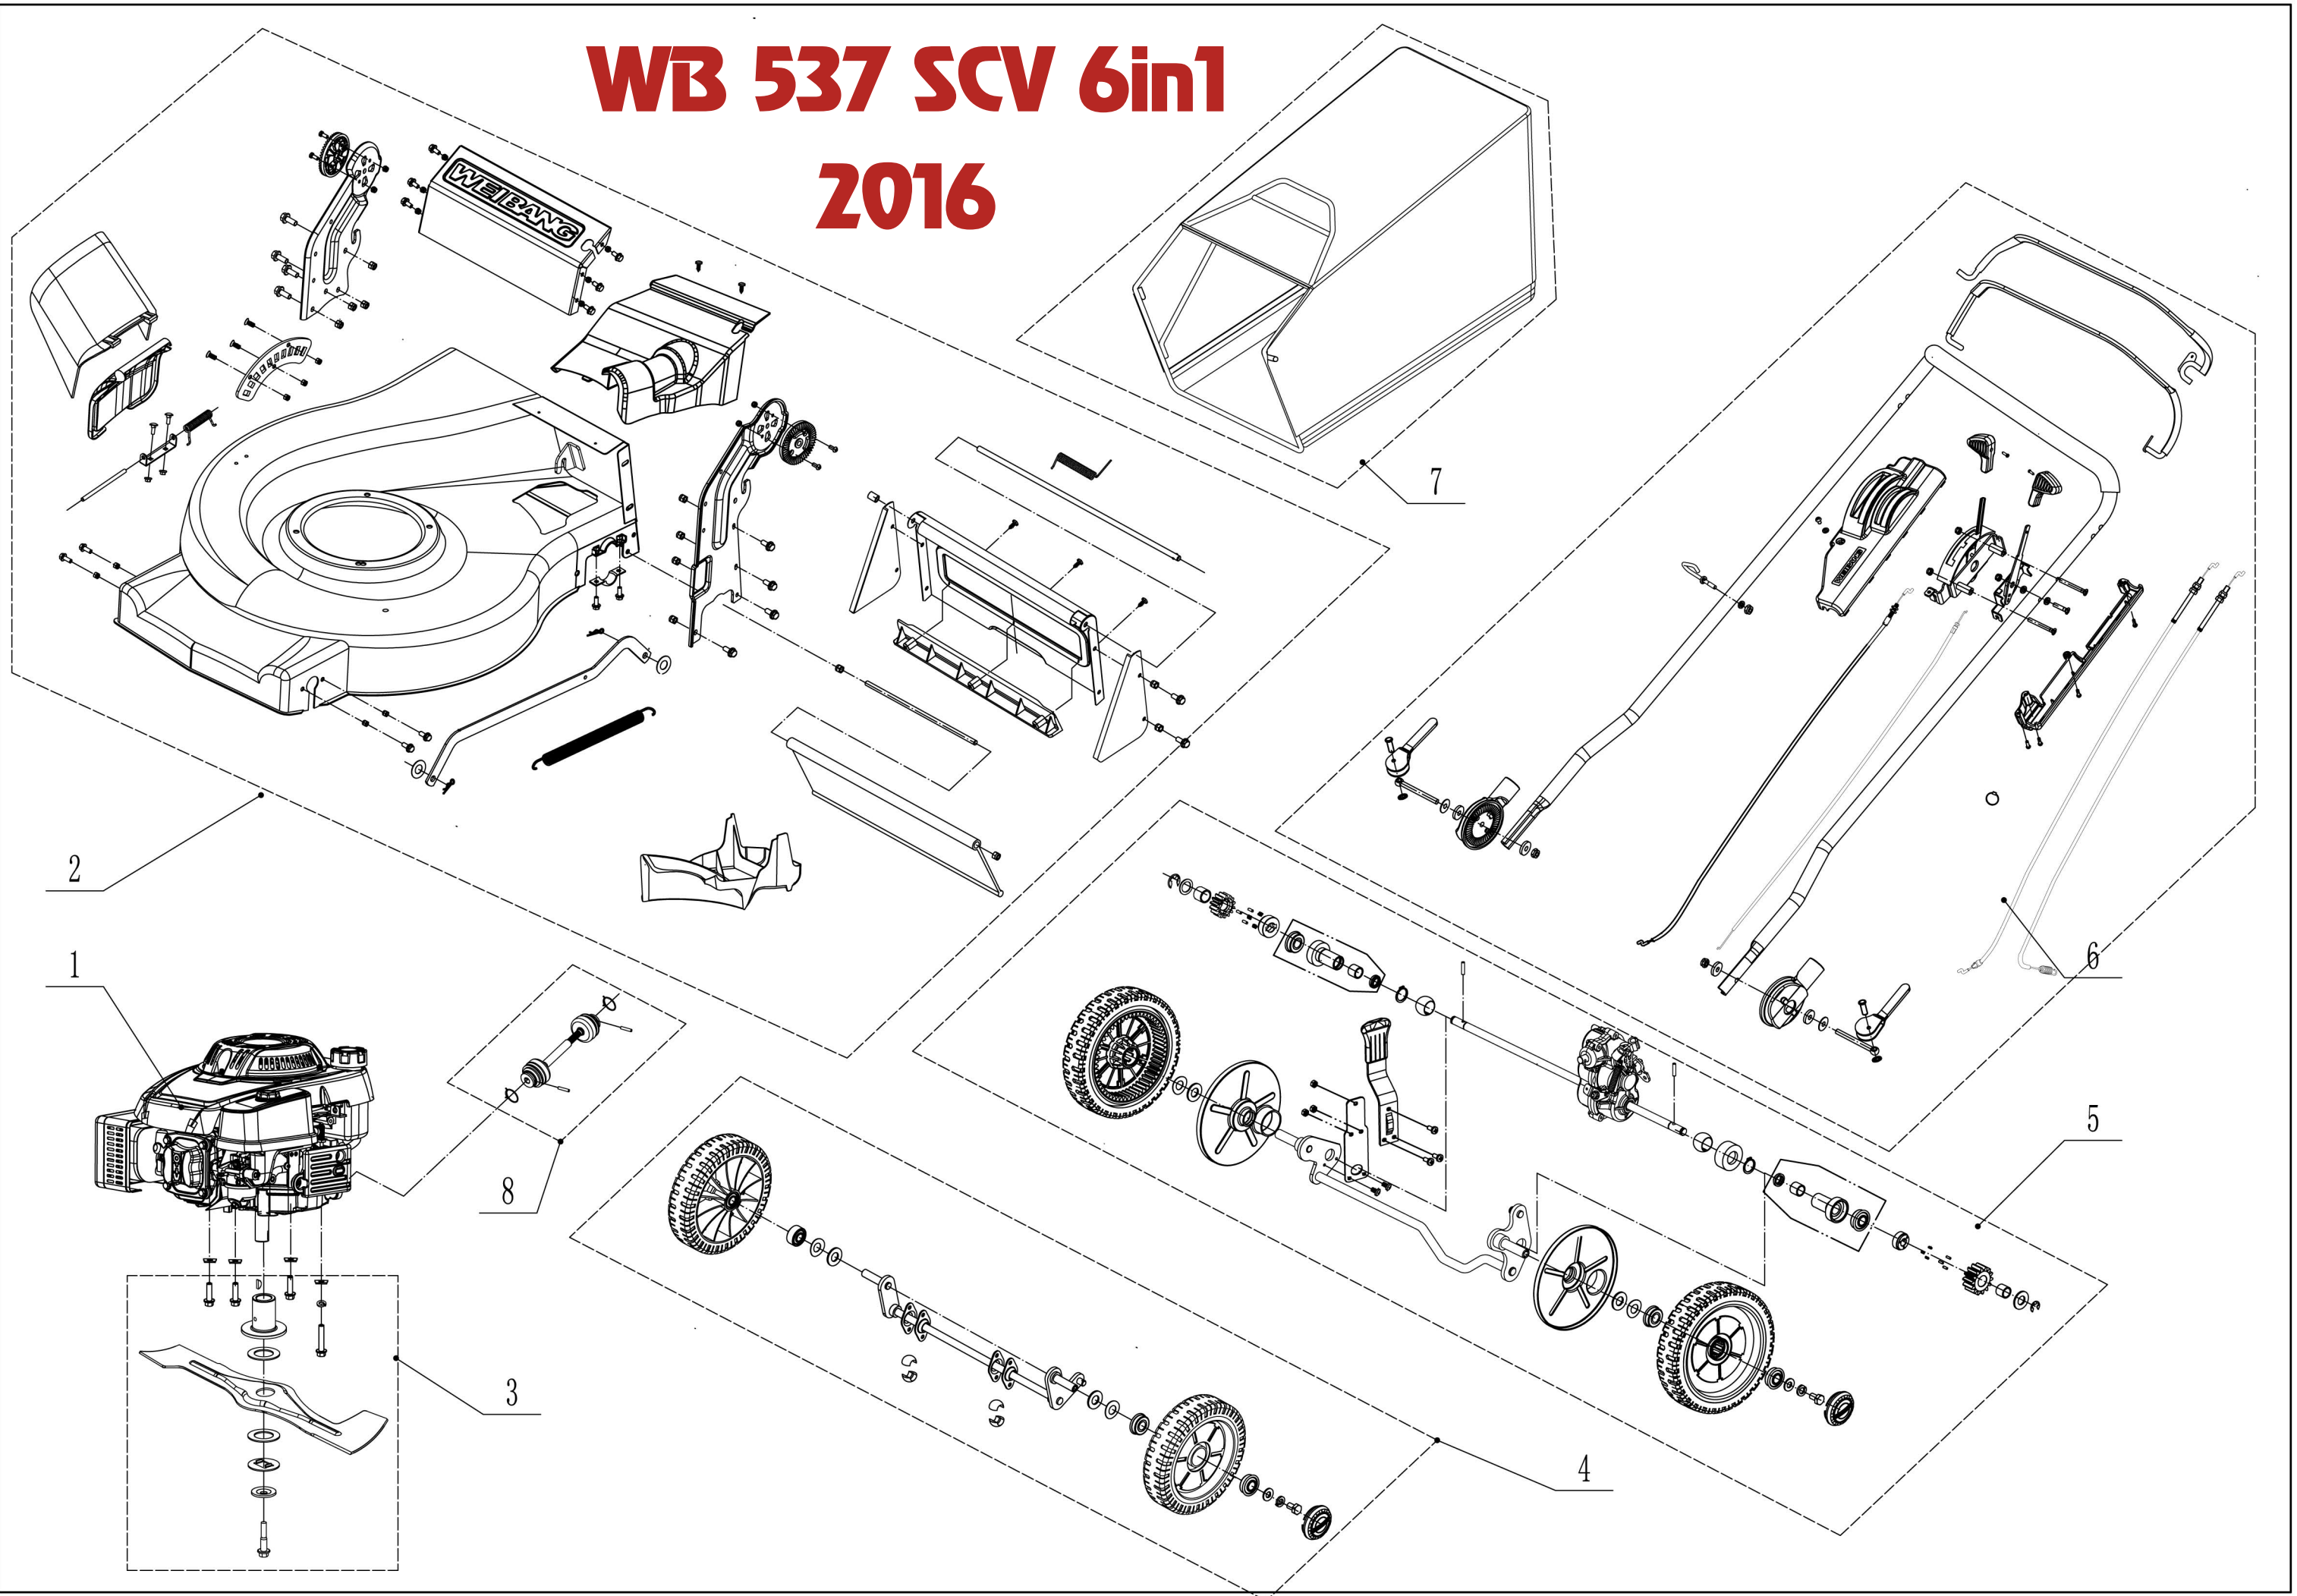

WB 537 SCV 6in1

2016

2 Part2 deck assembly Spare parts price list			
Order	Part number	Name_English	Quantity
1	5320101030S/44	chassis	1
2	0202006000	lock nut	18
3	5320121030/01	graduator	1
4	0108006015	screw	3
5	5020120010/02	axle	1
6	0204006000	lock nut	2
7	5020118010/02	bracket	1
8	5020121010	cover	1
9	5020122010	deflector	1
10	0107006014	bolt	2
11	5020119010	spring	1
12	0102008016	bolt	8
13	0104005012	screw	4
14	AVSA000000040	tooth disc	2
15	5020116020S/44	right bracket	1
16	0202005000	lock nut	4
17	0202008000	lock nut	8
18	0102006012	bolt	14
19	5320115030S/44	connector	1
20	5320117010S	upper shield	1
21	0106004009	screw	2
22	5320136010S/02	spacer	1
23	5020128010/22	bracket (right)	1
24	5320127050/22	rear cover	1
25	5320128020S/02	axle	1
26	5020127010	spring	1
27	0106004013	screw	3
28	5020128010/22	bracket (left)	1
29	5320127040	seals	1
30	5320114020/01	upper bearing bracket	2
31	5020115020S/44	left bracket	1
32	5320124010/02	pivot	1
33	5320125010	rear deflector	1
34	5360115010	plug	1
35	0301010000	spacer	2
36	5320332010/02	spring	1
37	5320331010/20	connector	1
38	5320333010	check ring	2

3 Part3 blade component Spare parts price list			
Order	Part number	Name_English	Quantity
1	5310112020/02	spacer	3
2	5320115010	bolt	3
3	5310112010/02	spacer	1
4	0401008000	spring washer	1
5	0101008035	bolt	1
6	4510401010	key	2
7	4510402010/02	adapter	1
8	5310402010	friction disc	2
9	5310403010/22	blade	1
10	5310404010/02	lock disc	1
11	5310406010/04	spring washer	1
12	5310415010	central bolt	1

4	Part4 front axle Spare parts price list		
Order	Part number	Name_English	Quantity
1	5310214010	hub cap	2
2	0101008015	bolt	2
3	0401008000	spring washer	2
4	0301006000	spacer	2
5		8" wheel assembly	2
6	5310213010	bearing	4
7	5310212010	8"wheel	2
8	5310211010/02	spring washer	2
9	5310210010/02	spacer	2
10	5310209010	bearing	4
11	5320202010/01	front axle weldment	1